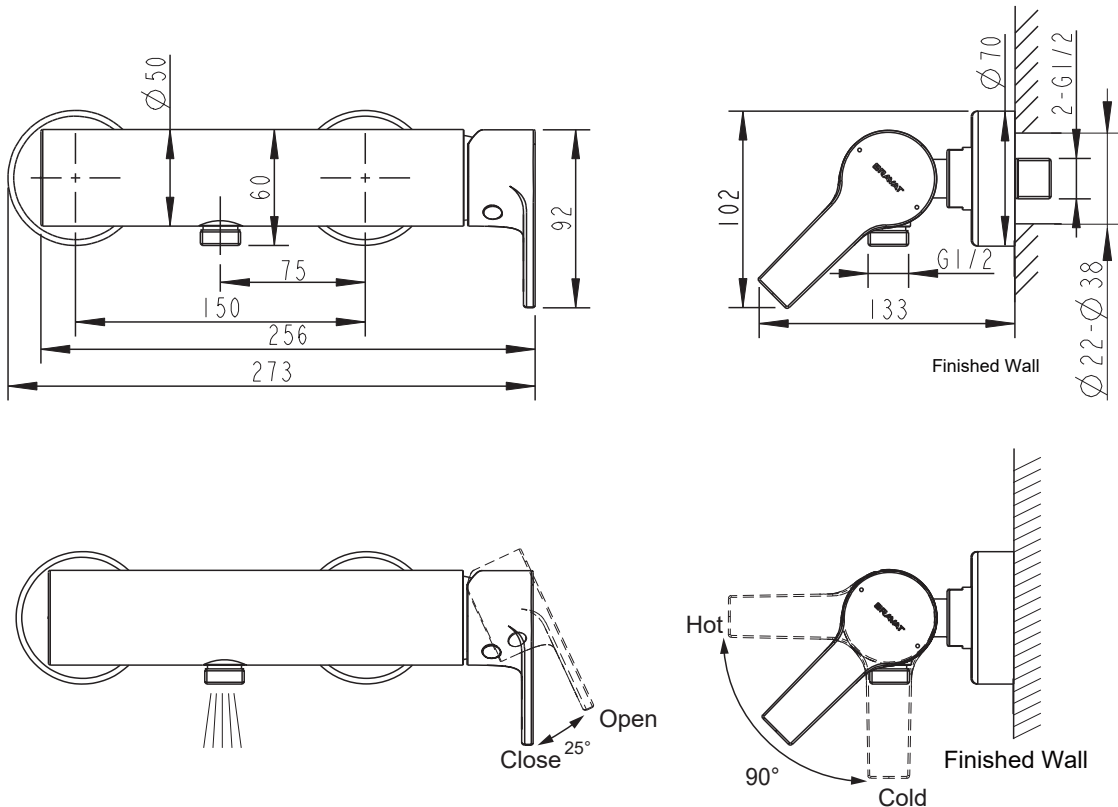

(Rough-in Dimensions):  
(Unit): mm

Item No.	F93379C-01
Color	Chrome
Materials	Brass
Cartridge	Sedal 40mm Ceramic Cartridge
Aerator	—
Recommended pressure	min. 0.5 bar – recommended 1 – 5 bar
Flow Rate	20L/min @ 0.3 MPa