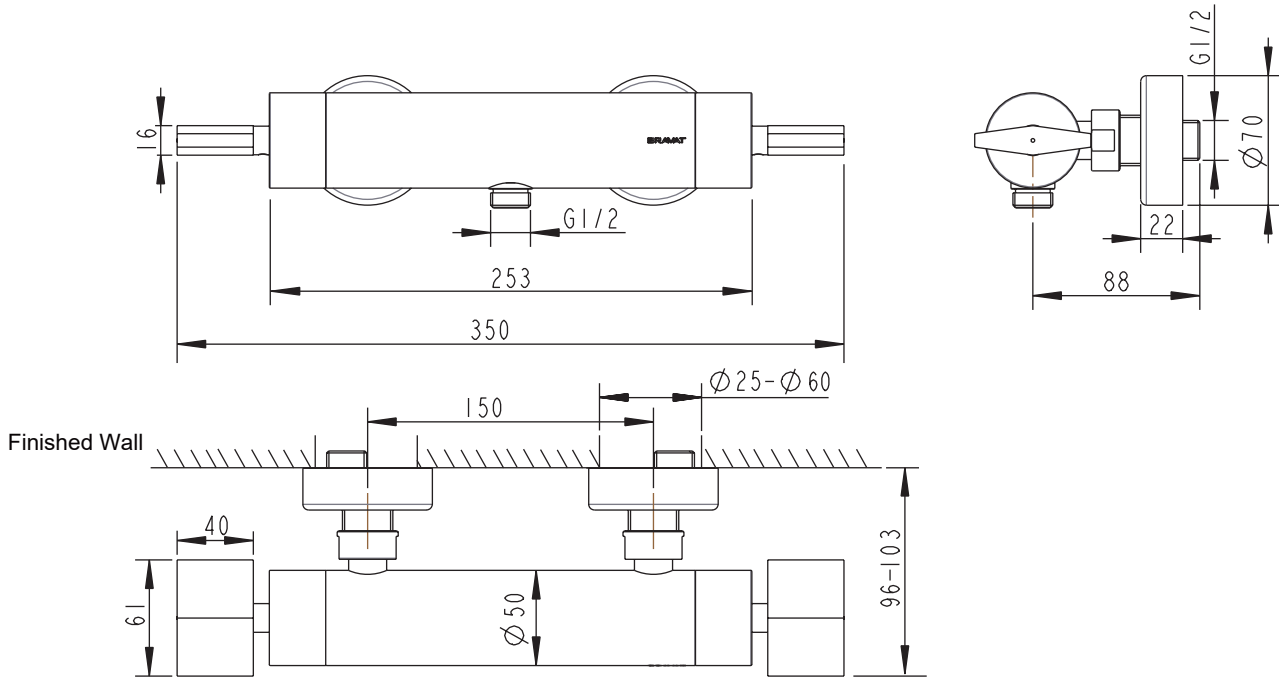

(Rough-in Dimensions):
(Unit): mm

Item No.	F92969C-01
Available Color	Chrome
Materials	Brass
Cartridge	-
Aerator	-
Flow pressure	min. 0.5 bar – recommended 1 – 5 bar
Remarks	Can match with different shower set