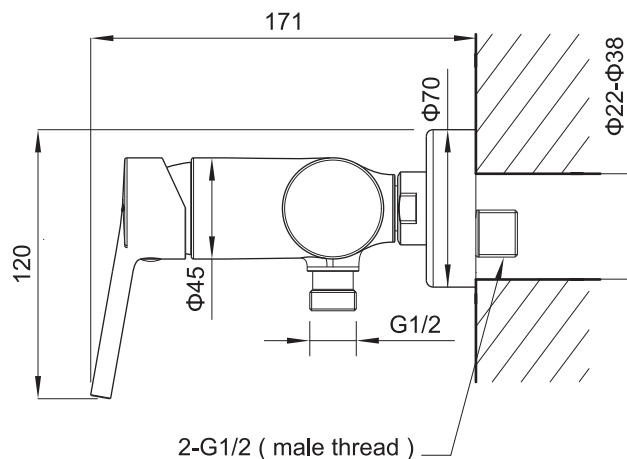

(Rough-in Dimensions):

(Unit): mm

Item No.	F9172217CP-01
Available Color	クローム
Materials	Brass
Cartridge	Kerox 35mm Ceramic Cartridge
Aerator	-
Pressure	Pressure range : 0.1-0.5 MPa , Best to use : 0.3 MPa Flow Rate : 12 L/min @ 0.3 MPa
Remarks :	