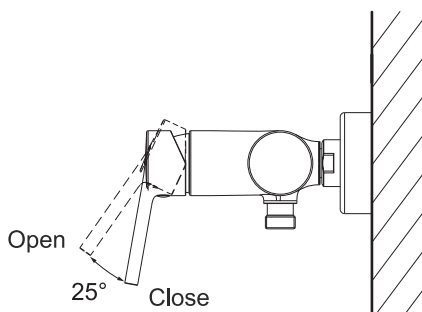

(Rough-in Dimensions):

(Unit): mm

Item No.	F9172217CP-01
Available Color	クローム
Materials	Brass
Cartridge	Kerox 35mm Ceramic Cartridge
Aerator	-
Pressure	Pressure range : 0.1-0.5 MPa , Best to use : 0.3 MPa Flow Rate : 12 L/min @ 0.3 MPa
Remarks :	