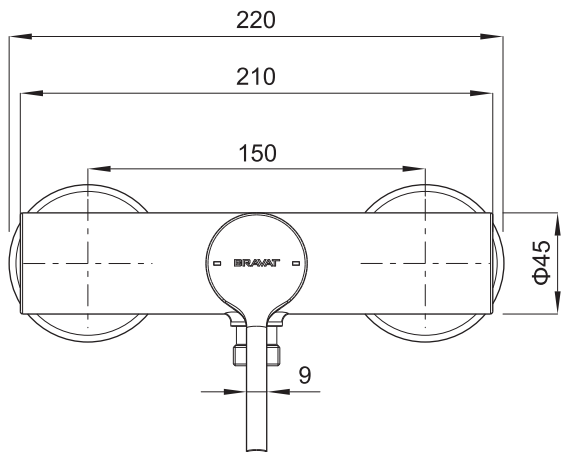

(Rough-in Dimensions):

(Unit): mm

Item No.	F9172217CP-01
Available Color	クローム
Materials	Brass
Cartridge	Kerox 35mm Ceramic Cartridge
Aerator	-
Pressure	Pressure range : 0.1-0.5 MPa , Best to use : 0.3 MPa Flow Rate : 12 L/min @ 0.3 MPa
Remarks :	