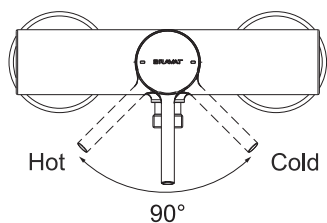

(Rough-in Dimensions):

(Unit): mm

Item No.	F9172217CP-01
Available Color	クローム
Materials	Brass
Cartridge	Kerox 35mm Ceramic Cartridge
Aerator	-
Pressure	Pressure range : 0.1-0.5 MPa , Best to use : 0.3 MPa Flow Rate : 12 L/min @ 0.3 MPa
Remarks :	