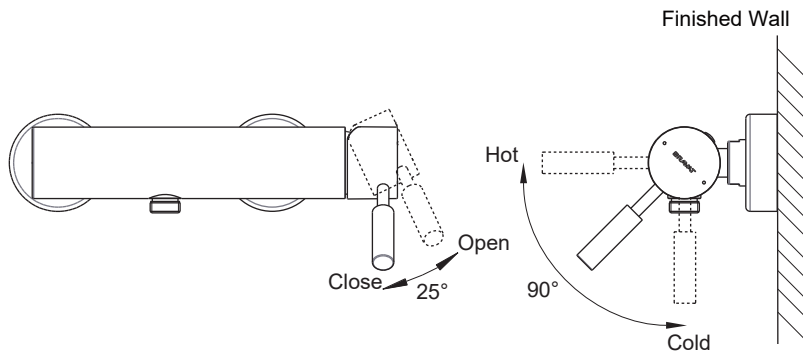

(Rough-in Dimensions):
(Unit): mm

Item No.	F91251C-01
Available Color	Chrome
Materials	Brass
Cartridge	Sedal 40mm Ceramic Cartridge
Aerator	—
Flow Rate	20 L/min @ 0.3MPa
Remark	—