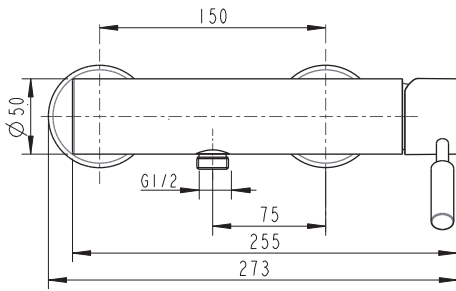

(Rough-in Dimensions):
(Unit): mm

Item No.	F91251C-01
Available Color	Chrome
Materials	Brass
Cartridge	Sedal 40mm Ceramic Cartridge
Aerator	—
Flow Rate	20 L/min @ 0.3MPa
Remark	—