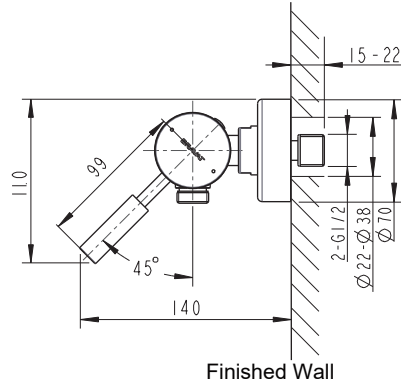

(Rough-in Dimensions):
(Unit): mm

Item No.	F91251C-01
Available Color	Chrome
Materials	Brass
Cartridge	Sedal 40mm Ceramic Cartridge
Aerator	—
Flow Rate	20 L/min @ 0.3MPa
Remark	—