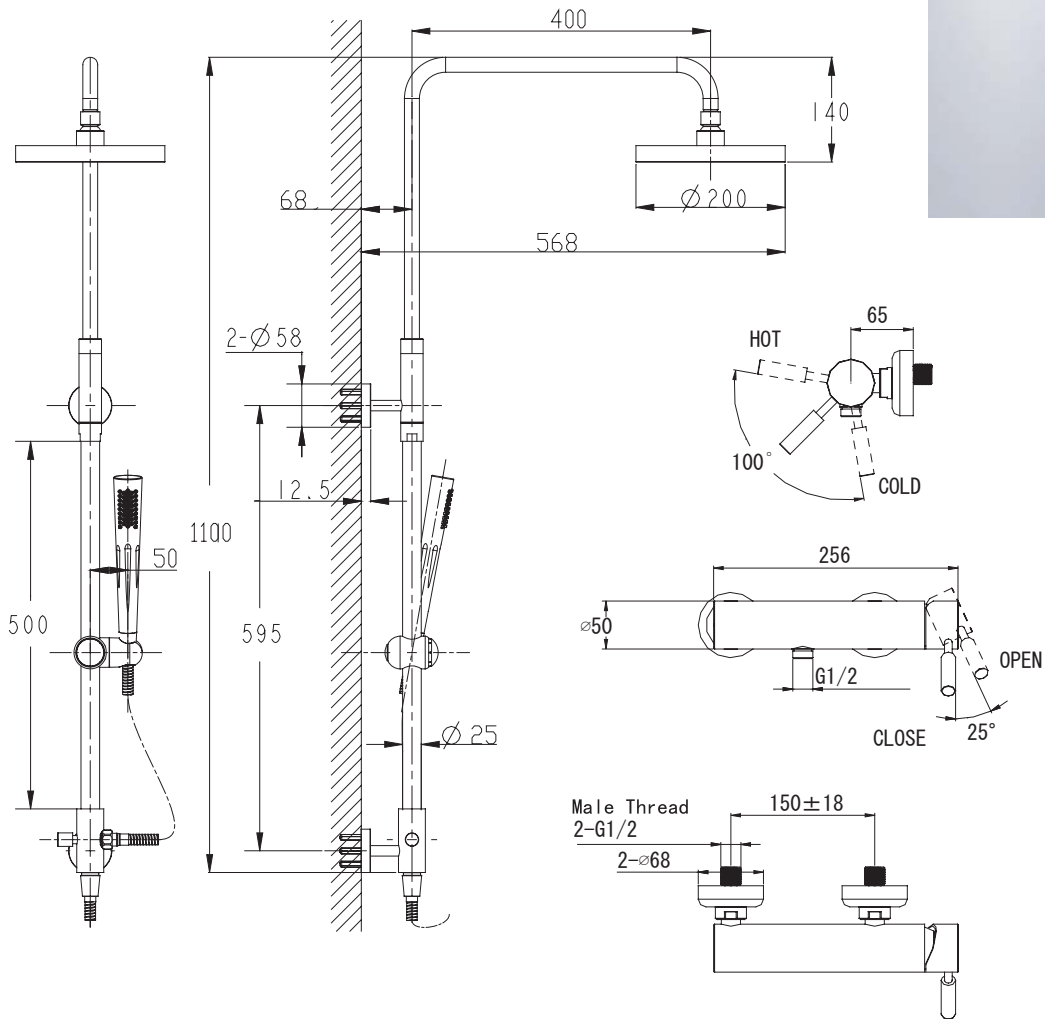

(Rough-In Dimensions):
(Unit):mm

Item No.	F91251C-01+D225C
Available Color	Chrome
Materials	Brass
Remarks	Wall-mount Tub faucet Wall-mount shower set(100cm)