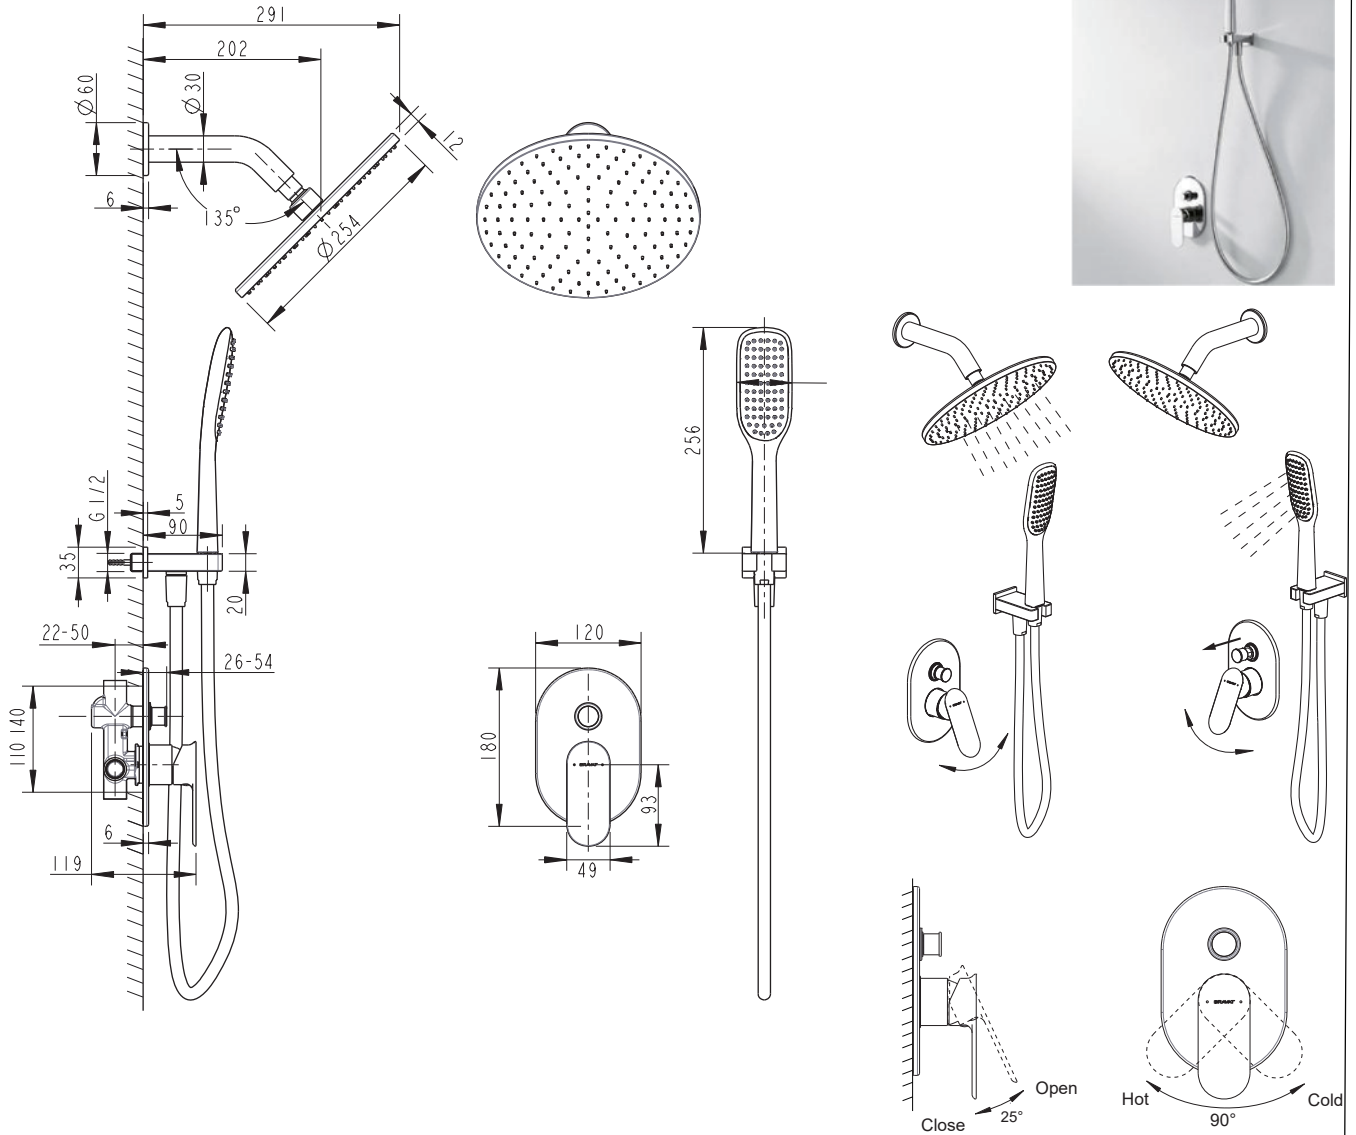

(Rough-in Dimensions):
(Unit): mm

Item No.	F865104C-A-ENG
Available Color	Chrome
Materials	Brass
Cartridge	Kerox 35mm Ceramic Cartridge
Aerator	—
Flow Rate	Shower head: 12L/min @ 0.3 MPa Shower: 8L/min @ 0.3 MPa
Remark	<ul style="list-style-type: none"> · Φ254mm shower head (brass) 1 function air mix hand shower (ABS) · Brass shower bracket (wall outlet)