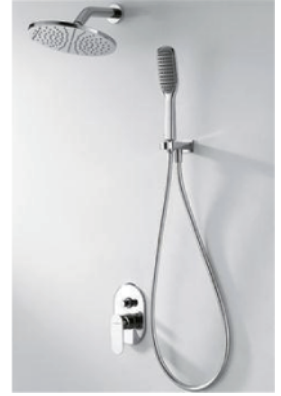

(Rough-in Dimensions):
(Unit): mm

Item No.	F865104C-A-ENG
Available Color	Chrome
Materials	Brass
Cartridge	Kerox 35mm Ceramic Cartridge
Aerator	—
Flow Rate	Shower head: 12L/min @ 0.3 MPa Shower: 8L/min @ 0.3 MPa
Remark	<ul style="list-style-type: none"> · Φ254mm shower head (brass) 1 function air mix hand shower (ABS) · Brass shower bracket (wall outlet)