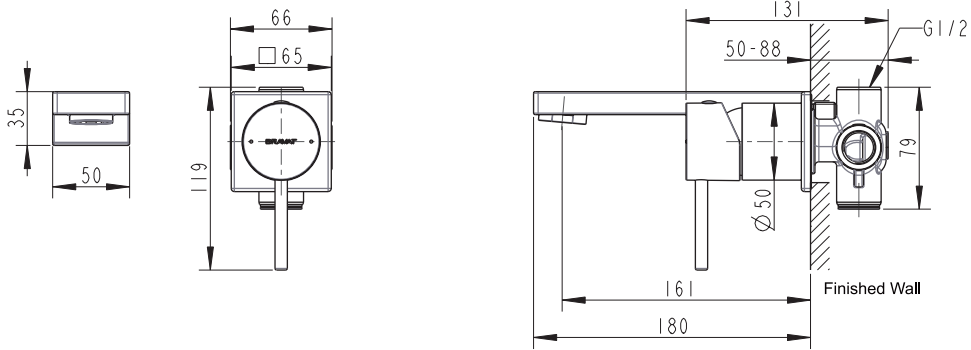

(Rough-in Dimensions):
(Unit): mm

F86061K-B

F86061C-B

| | |
|-------------------|---|
| Item No. | F86061K-B / F86061C-B |
| Available Color | ブラック / クローム |
| Materials | Brass |
| Cartridge | Ceramic cartridge |
| Aerator | Neoperl Aerator |
| Standard pressure | 0.1-0.5Mpa、推奨:0.3 Mpa、流量:6.0L/min @0.1MPa |
| Remark | |