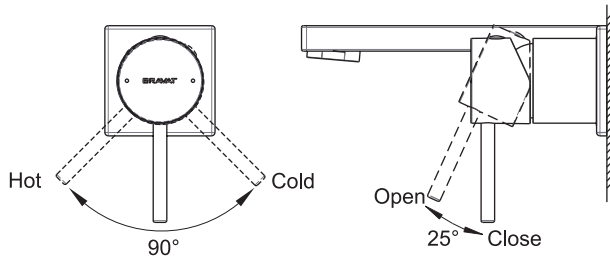

(Rough-in Dimensions):
(Unit): mm

F86061K-B

F86061C-B

| | |
|-------------------|---|
| Item No. | F86061K-B / F86061C-B |
| Available Color | ブラック / クローム |
| Materials | Brass |
| Cartridge | Ceramic cartridge |
| Aerator | Neoperl Aerator |
| Standard pressure | 0.1-0.5Mpa、推奨:0.3 Mpa、流量:6.0L/min @0.1MPa |
| Remark | |