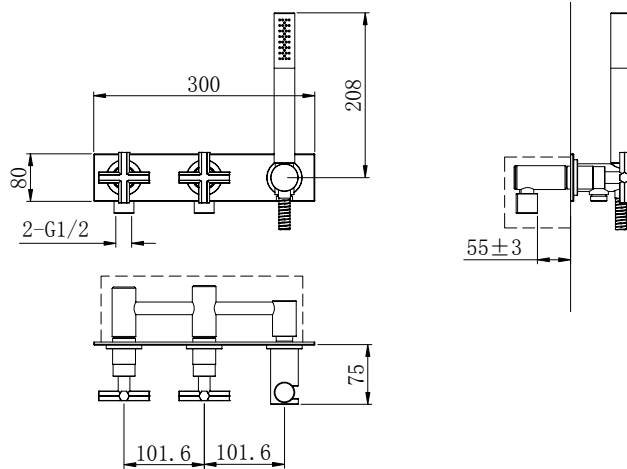

(Rough-In Dimensions):

(Unit):mm

Item No.	F82650C
Available Color	Chrome
Materials	Brass
Remarks	