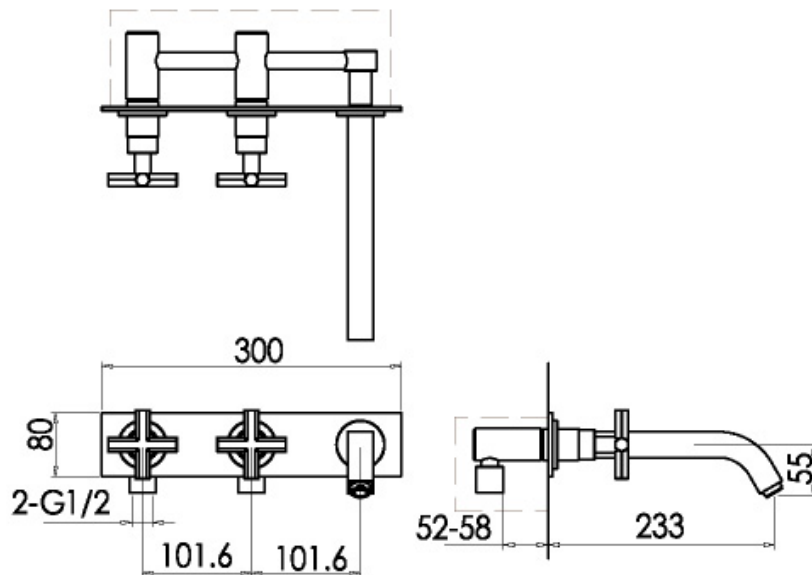

(Rough-In Dimensions):  
(Unit):mm

Item No.	F82650C-B
Available Color	Chrome
Materials	Brass
Remarks	