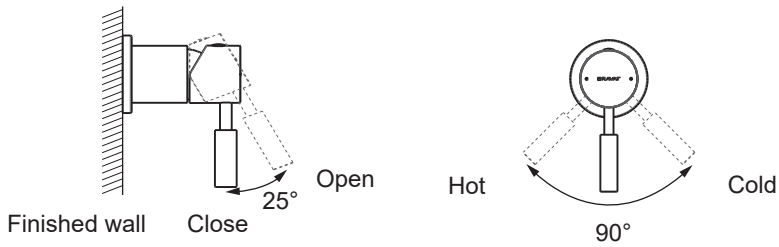

(Rough-in Dimensions):
(Unit): mm

Finished wall

Item No.	F81251C-A / built-in Bath & Shower Mixer Body Set(1 function)
Available Color	Chrome
Materials	Brass
Cartridge	Sedal 40mm
Aerator	-
Recommended pressure	min. 0.5 bar – recommended 1 – 5 bar
Flow rate	for basin: $\geq 12\text{L/min @ 3 bar}$