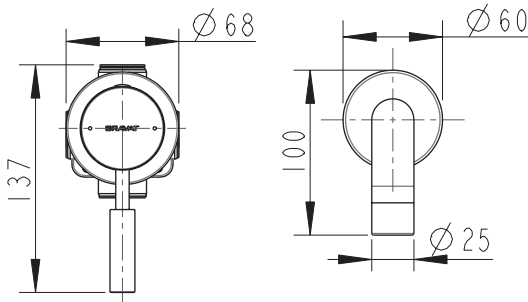

(Rough-in Dimensions):
(Unit): mm

Finished wall

Item No.	F81251C-A / built-in Bath & Shower Mixer Body Set(1 function)
Available Color	Chrome
Materials	Brass
Cartridge	Sedal 40mm
Aerator	-
Recommended pressure	min. 0.5 bar – recommended 1 – 5 bar
Flow rate	for basin: $\geq 12\text{L/min @ 3 bar}$