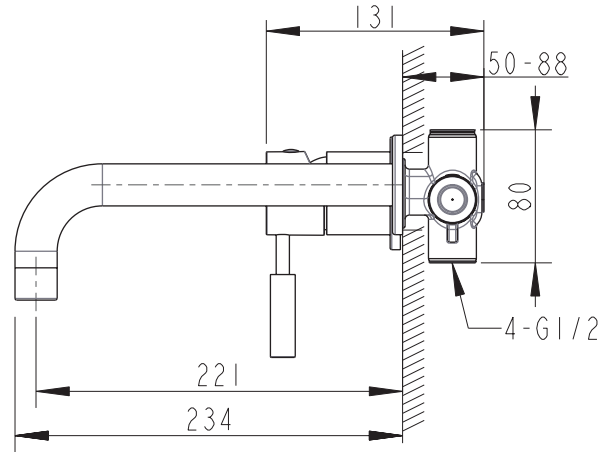

(Rough-in Dimensions):
(Unit): mm

Finished wall

Item No.	F81251C-A / built-in Bath & Shower Mixer Body Set(1 function)
Available Color	Chrome
Materials	Brass
Cartridge	Sedal 40mm
Aerator	-
Recommended pressure	min. 0.5 bar – recommended 1 – 5 bar
Flow rate	for basin: $\geq 12\text{L/min @ 3 bar}$