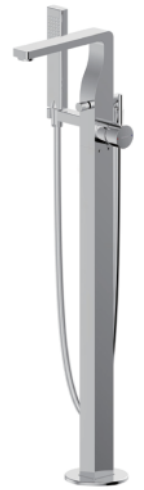

(Rough-in Dimensions):
(Unit): mm

F66061C-B3

F66061K-B3

Spout effluent

Shower effluent

Item No.	F66061C-B3 / F66061K-B3
Available Color	Chrome / Black
Materials	Brass
Cartridge	Kerox 35mm Ceramic Cartridge
Aerator	Neoperl Aerator
Standard pressure	min. 0.05 MPa—recommended 0.1 – 0.5 MPa
Remark	Match with Built-in body set D9102N