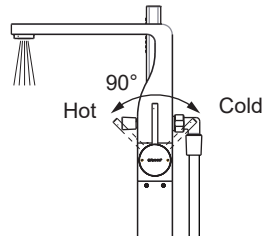

(Rough-in Dimensions):
(Unit): mm

F66061C-B3

F66061K-B3

Spout effluent

Shower effluent

Item No.	F66061C-B3 / F66061K-B3
Available Color	Chrome / Black
Materials	Brass
Cartridge	Kerox 35mm Ceramic Cartridge
Aerator	Neoperl Aerator
Standard pressure	min. 0.05 MPa—recommended 0.1 – 0.5 MPa
Remark	Match with Built-in body set D9102N