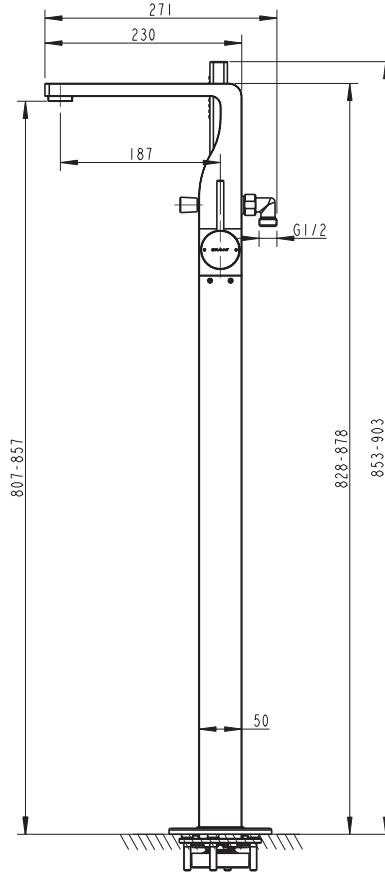

(Rough-in Dimensions):
(Unit): mm

F66061C-B3

F66061K-B3

Spout effluent

Shower effluent

Item No.	F66061C-B3 / F66061K-B3
Available Color	Chrome / Black
Materials	Brass
Cartridge	Kerox 35mm Ceramic Cartridge
Aerator	Neoperl Aerator
Standard pressure	min. 0.05 MPa—recommended 0.1 – 0.5 MPa
Remark	Match with Built-in body set D9102N