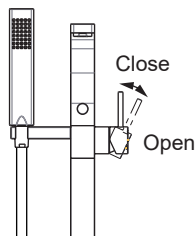

(Rough-in Dimensions):
(Unit): mm

F66061C-B3

F66061K-B3

Spout effluent

Shower effluent

Item No.	F66061C-B3 / F66061K-B3
Available Color	Chrome / Black
Materials	Brass
Cartridge	Kerox 35mm Ceramic Cartridge
Aerator	Neoperl Aerator
Standard pressure	min. 0.05 MPa—recommended 0.1 – 0.5 MPa
Remark	Match with Built-in body set D9102N