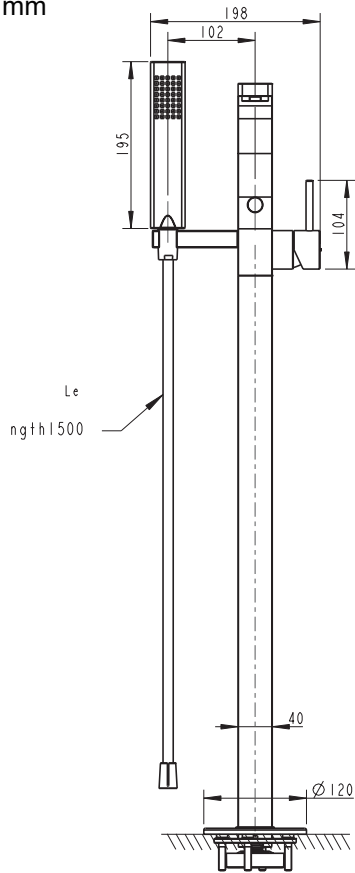

(Rough-in Dimensions):
(Unit): mm

F66061C-B3

F66061K-B3

Spout effluent

Shower effluent

Item No.	F66061C-B3 / F66061K-B3
Available Color	Chrome / Black
Materials	Brass
Cartridge	Kerox 35mm Ceramic Cartridge
Aerator	Neoperl Aerator
Standard pressure	min. 0.05 MPa—recommended 0.1 – 0.5 MPa
Remark	Match with Built-in body set D9102N