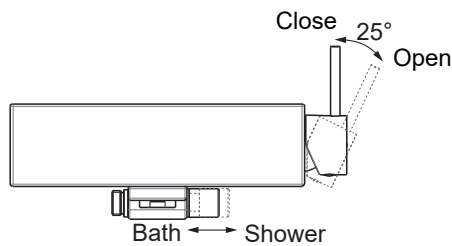

(Rough-in Dimensions):
(Unit): mm

F66061C-01A

F66061K-01A

| | |
|---------------------|------------------------------|
| Item No. | F66061C-01A / F66061K-01A |
| Color | Chrome / Black |
| Materials | Brass |
| Cartridge | Kerox 40mm Ceramic Cartridge |
| Aerator | Neoperl Aerator |
| Work water pressure | 0.5-5bar |
| Flow Rate | Spout: 20L/min @ 0.3MPa; |