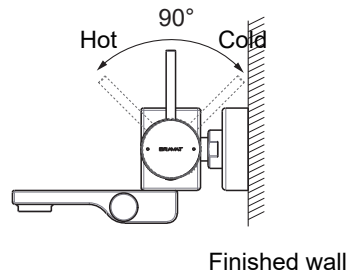

(Rough-in Dimensions):
(Unit): mm

F66061C-01A

F66061K-01A

| | |
|---------------------|------------------------------|
| Item No. | F66061C-01A / F66061K-01A |
| Color | Chrome / Black |
| Materials | Brass |
| Cartridge | Kerox 40mm Ceramic Cartridge |
| Aerator | Neoperl Aerator |
| Work water pressure | 0.5-5bar |
| Flow Rate | Spout: 20L/min @ 0.3MPa; |