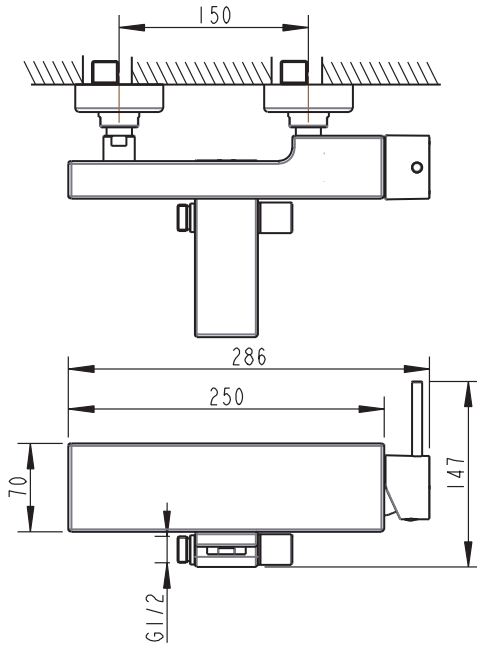

(Rough-in Dimensions):
(Unit): mm

F66061C-01A

F66061K-01A

| | |
|---------------------|------------------------------|
| Item No. | F66061C-01A / F66061K-01A |
| Color | Chrome / Black |
| Materials | Brass |
| Cartridge | Kerox 40mm Ceramic Cartridge |
| Aerator | Neoperl Aerator |
| Work water pressure | 0.5-5bar |
| Flow Rate | Spout: 20L/min @ 0.3MPa; |