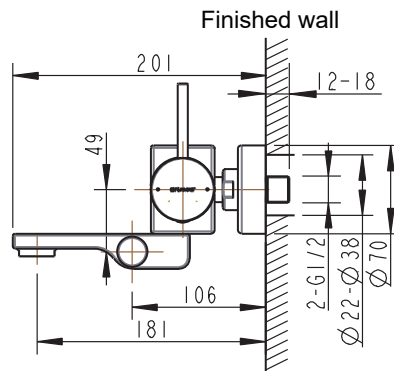

(Rough-in Dimensions):
(Unit): mm

F66061C-01A

F66061K-01A

| | |
|---------------------|------------------------------|
| Item No. | F66061C-01A / F66061K-01A |
| Color | Chrome / Black |
| Materials | Brass |
| Cartridge | Kerox 40mm Ceramic Cartridge |
| Aerator | Neoperl Aerator |
| Work water pressure | 0.5-5bar |
| Flow Rate | Spout: 20L/min @ 0.3MPa; |