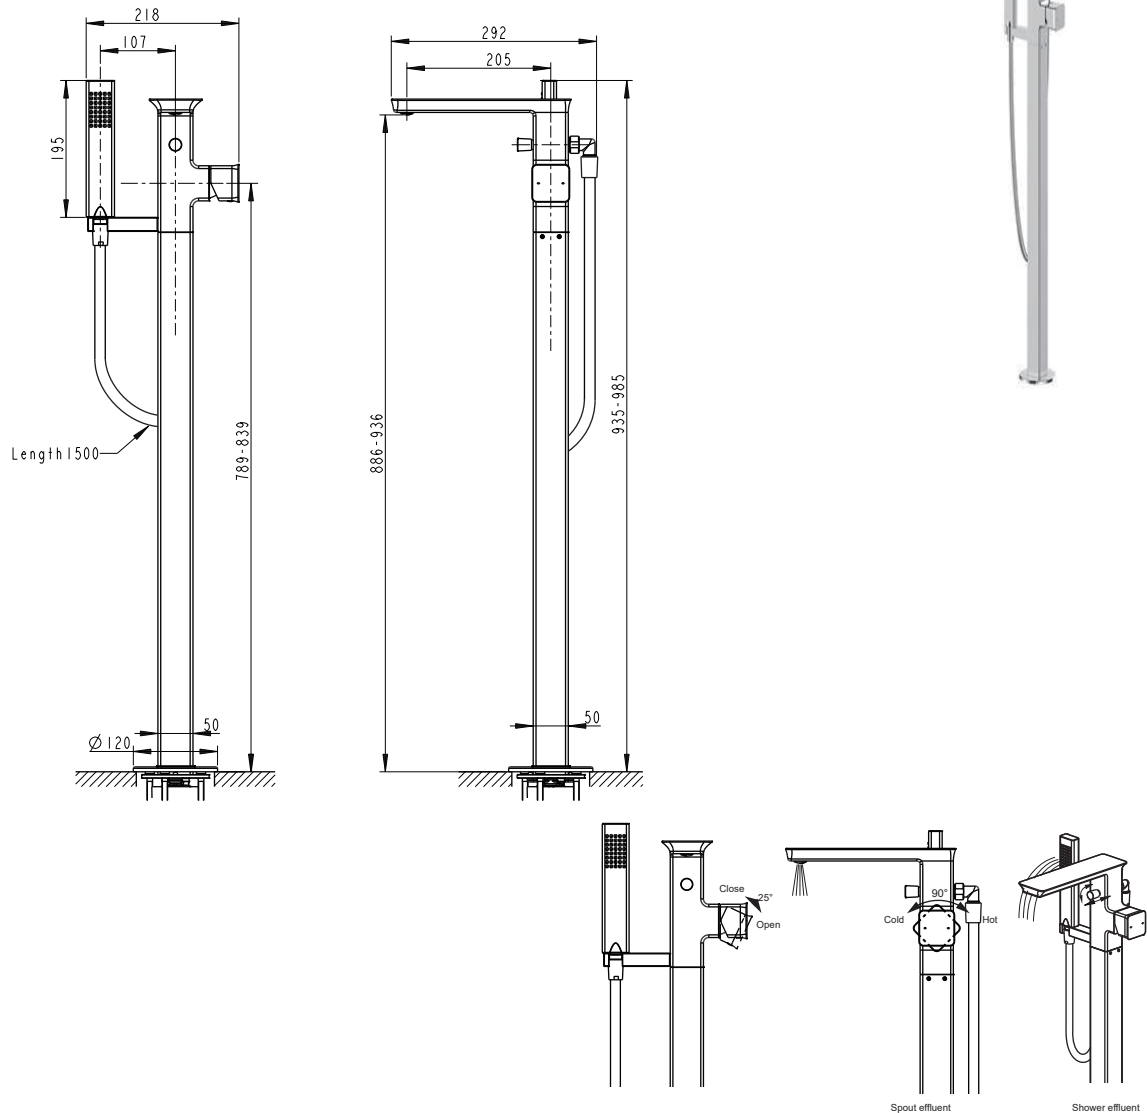

(Rough-in Dimensions):  
(Unit): mm

Item No.	F656101C-B3-ENG
Available Color	Chrome
Materials	Brass
Cartridge	Kerox 35mm Ceramic Cartridge
Aerator	Neoperl Aerator(coin slot)
Standard pressure	0.15 - 1.0 MPa
Remark	Match with built-in body set D9102N