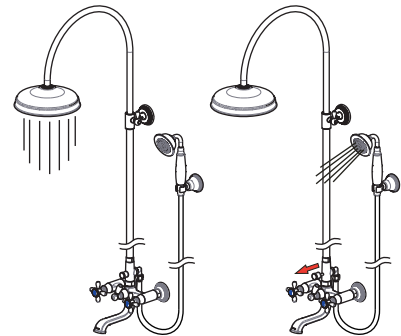

(Rough-in Dimensions):
(Unit): mm

Item No.	F651199CP-A
Available Color	Chrome
Materials	Brass
Cartridge	—
Aerator	—
Standard pressure	min. 0.05 MPa—recommended 0.1 – 0.5 MPa
Warning	—