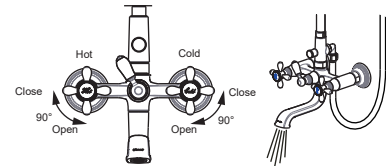

(Rough-in Dimensions):
(Unit): mm

Item No.	F651199CP-A
Available Color	Chrome
Materials	Brass
Cartridge	—
Aerator	—
Standard pressure	min. 0.05 MPa—recommended 0.1 – 0.5 MPa
Warning	—