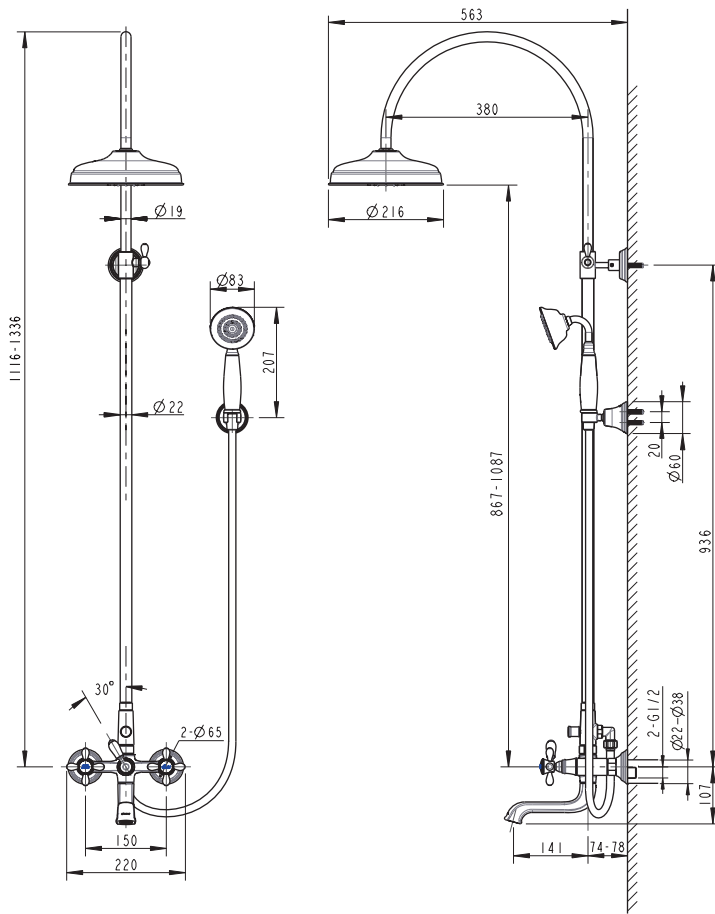

(Rough-in Dimensions):
(Unit): mm

Item No.	F651199CP-A
Available Color	Chrome
Materials	Brass
Cartridge	—
Aerator	—
Standard pressure	min. 0.05 MPa—recommended 0.1 – 0.5 MPa
Warning	—