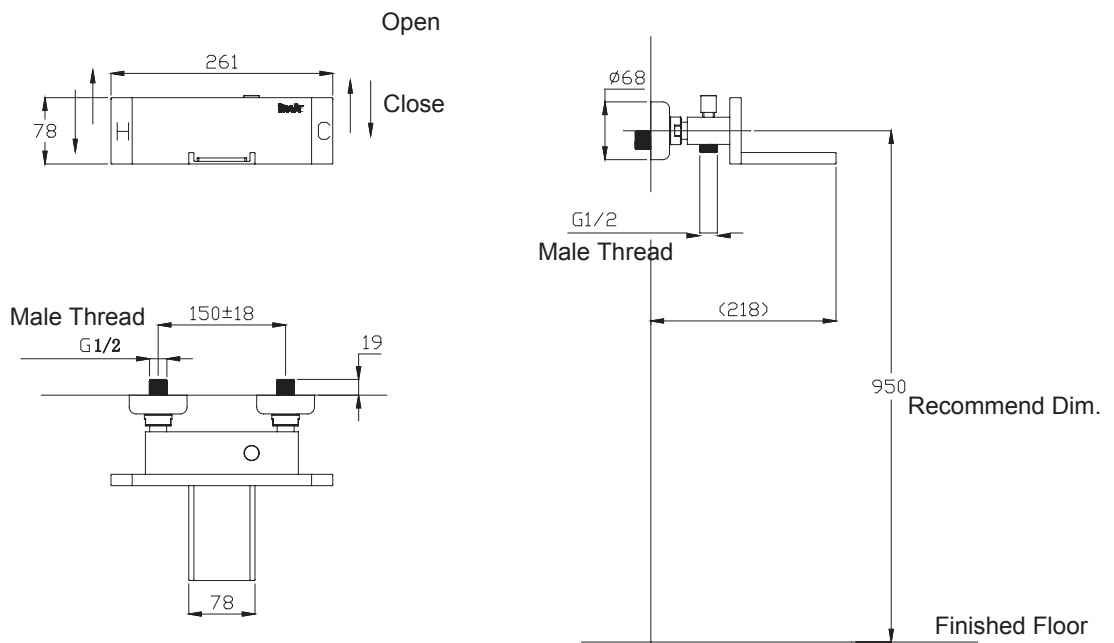

(Rough-In Dimensions):
(Unit):mm

| | |
|-----------------|------------|
| Item No. | F63572C-01 |
| Available Color | Chrome |
| Materials | Brass |
| | |

Remarks: Can match with different shower set