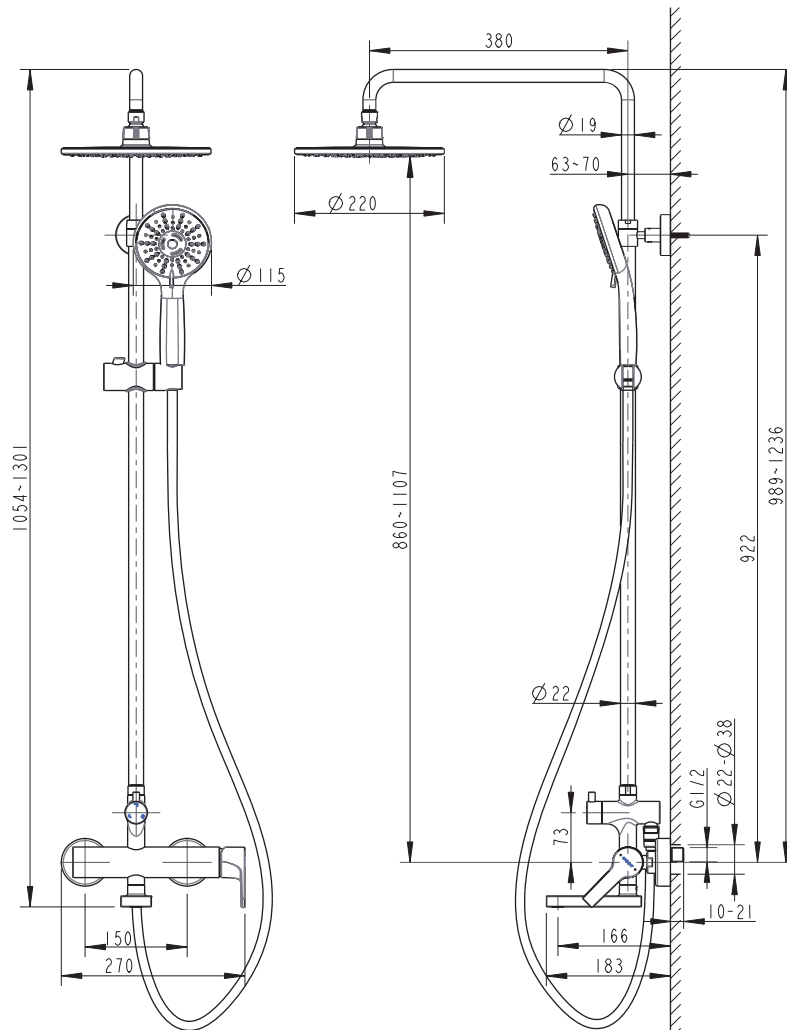

(Rough-in Dimensions):
(Unit): mm

Item No.	F63379C-A
Available Color	Chrome
Materials	Brass
Cartridge	Kerox 35mm Ceramic Cartridge
Aerator	Neoperl Aerator
Standard pressure	Spout:20L/min @ 0.3 MPa Shower head: 15L/min @ 0.3 MPa Hand shower: 12L/min @ 0.3 MPa