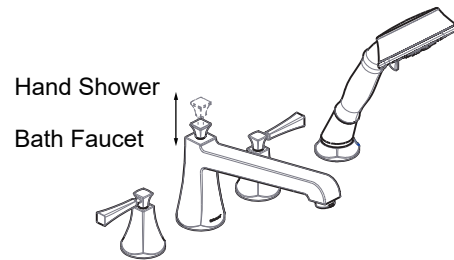

(Rough-in Dimensions):
(Unit): mm

1800mm shower hose

Item No.	F52994BAF
Available Color	Romen Golden
Materials	Brass , $\Phi 100$ mm 5F handshower (ABS) , 500mm M10*G1/2 SS hose 4pcs,600mm M10*G1/2 SS hose 1pcs
Cartridge	Fluhs G3/4" Ceramic Cartridge
Aerator	Neoperl
Standard pressure	0.5-5kgf/cm ²
Flow rate	Spout: 20L/min @ 0.3MPa , Shower: 12L/min @ 0.3MPa