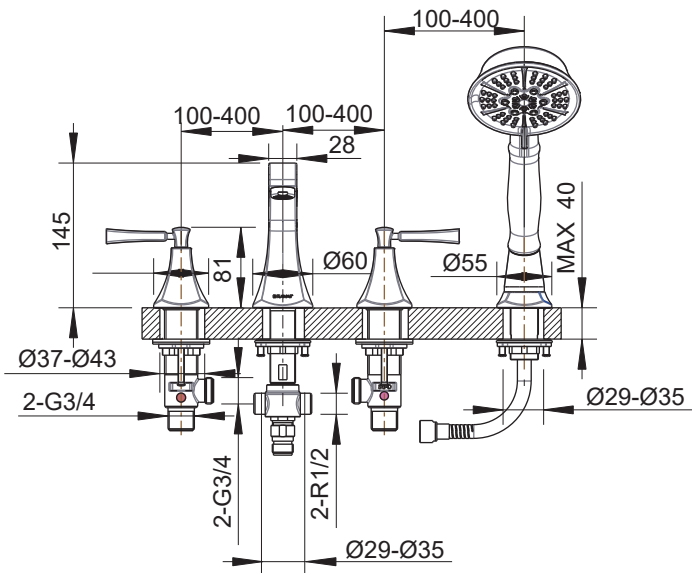

(Rough-in Dimensions):
(Unit): mm

1800mm shower hose

Item No.	F52994BAF
Available Color	Romen Golden
Materials	Brass , $\Phi 100$ mm 5F handshower (ABS) , 500mm M10*G1/2 SS hose 4pcs,600mm M10*G1/2 SS hose 1pcs
Cartridge	Fluhs G3/4" Ceramic Cartridge
Aerator	Neoperl
Standard pressure	0.5-5kgf/cm ²
Flow rate	Spout: 20L/min @ 0.3MPa , Shower: 12L/min @ 0.3MPa