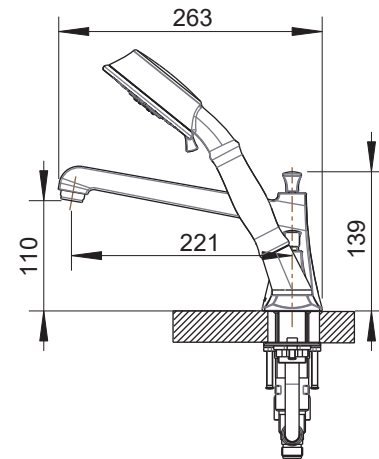

(Rough-in Dimensions):
(Unit): mm

1800mm shower hose

Item No.	F52994BAF
Available Color	Romen Golden
Materials	Brass , $\Phi 100$ mm 5F handshower (ABS) , 500mm M10*G1/2 SS hose 4pcs,600mm M10*G1/2 SS hose 1pcs
Cartridge	Fluhs G3/4" Ceramic Cartridge
Aerator	Neoperl
Standard pressure	0.5-5kgf/cm ²
Flow rate	Spout: 20L/min @ 0.3MPa , Shower: 12L/min @ 0.3MPa