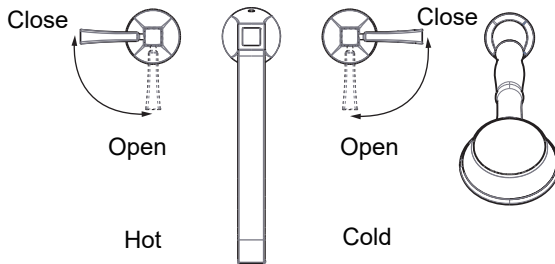

(Rough-in Dimensions):
(Unit): mm

1800mm shower hose

Item No.	F52994BAF
Available Color	Romen Golden
Materials	Brass , $\Phi 100$ mm 5F handshower (ABS) , 500mm M10*G1/2 SS hose 4pcs,600mm M10*G1/2 SS hose 1pcs
Cartridge	Fluhs G3/4" Ceramic Cartridge
Aerator	Neoperl
Standard pressure	0.5-5kgf/cm ²
Flow rate	Spout: 20L/min @ 0.3MPa , Shower: 12L/min @ 0.3MPa