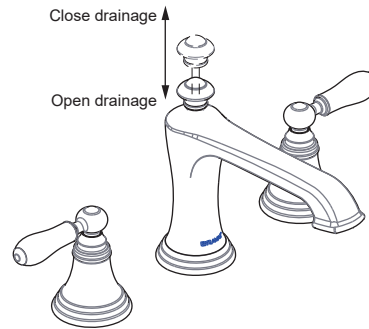

(Rough-in Dimensions):  
(Unit): mm

F25193CP

F25193BAF

F25193BLK-BAF

F25193WM-BAF

Item No.	F25193CP / F25193BAF / F25193BLK-BAF / F25193WM-BAF
Available Color	Chrome, Gold , Black , White
Materials	Brass
Cartridge	Fluhs G1/2 ceramic cartridge
Aerator	Neoperl aerator
Standard pressure	min. 0.05MPa - recommended 0.1 - 0.5 MPa      Flow rate: 8.3L/min @ 0.3 MPa
Warning	Avoid major pressure differences between hot and cold water supply.