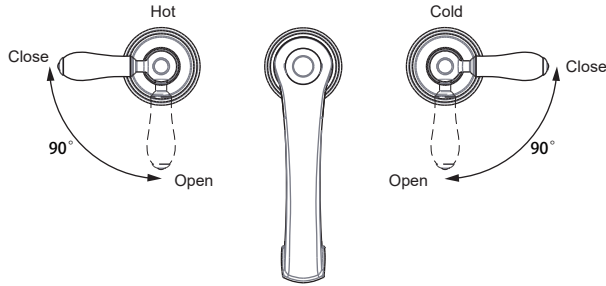

(Rough-in Dimensions):  
(Unit): mm

F25193CP

F25193BAF

F25193BLK-BAF

F25193WM-BAF

Item No.	F25193CP / F25193BAF / F25193BLK-BAF / F25193WM-BAF
Available Color	Chrome, Gold , Black , White
Materials	Brass
Cartridge	Fluhs G1/2 ceramic cartridge
Aerator	Neoperl aerator
Standard pressure	min. 0.05MPa - recommended 0.1 - 0.5 MPa      Flow rate: 8.3L/min @ 0.3 MPa
Warning	Avoid major pressure differences between hot and cold water supply.