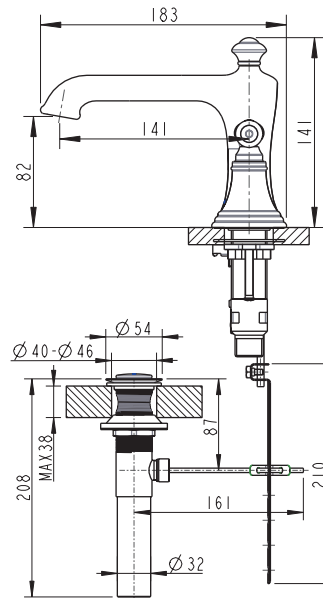

(Rough-in Dimensions):  
(Unit): mm

F25193CP

F25193BAF

F25193BLK-BAF

F25193WM-BAF

Item No.	F25193CP / F25193BAF / F25193BLK-BAF / F25193WM-BAF
Available Color	Chrome, Gold , Black , White
Materials	Brass
Cartridge	Fluhs G1/2 ceramic cartridge
Aerator	Neoperl aerator
Standard pressure	min. 0.05MPa - recommended 0.1 - 0.5 MPa      Flow rate: 8.3L/min @ 0.3 MPa
Warning	Avoid major pressure differences between hot and cold water supply.