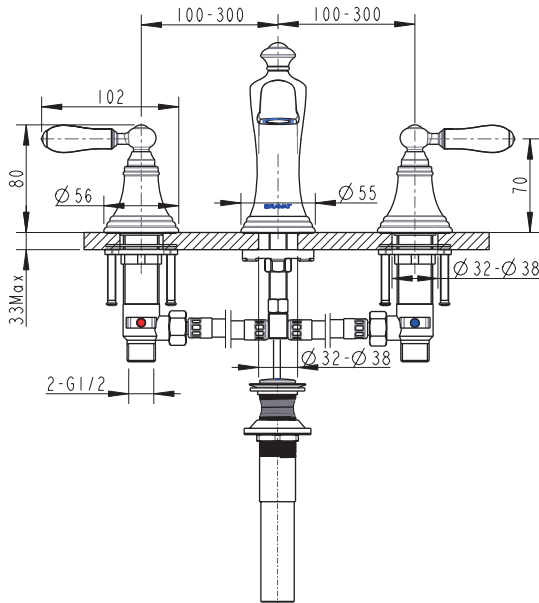

(Rough-in Dimensions):  
(Unit): mm

F25193CP

F25193BAF

F25193BLK-BAF

F25193WM-BAF

Item No.	F25193CP / F25193BAF / F25193BLK-BAF / F25193WM-BAF
Available Color	Chrome, Gold , Black , White
Materials	Brass
Cartridge	Fluhs G1/2 ceramic cartridge
Aerator	Neoperl aerator
Standard pressure	min. 0.05MPa - recommended 0.1 - 0.5 MPa      Flow rate: 8.3L/min @ 0.3 MPa
Warning	Avoid major pressure differences between hot and cold water supply.