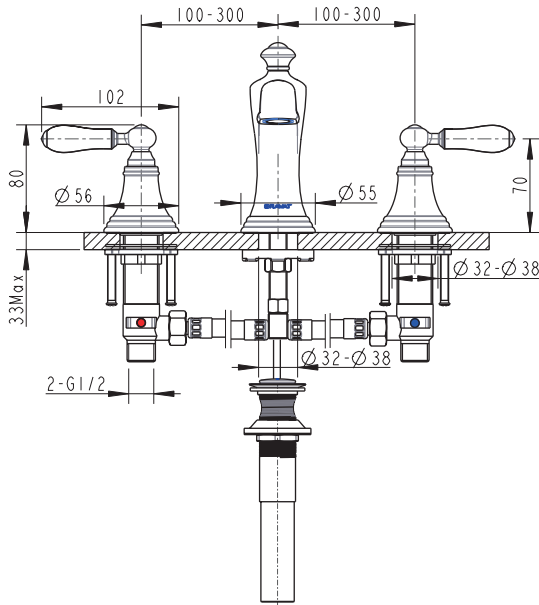

(Rough-in Dimensions):  
(Unit): mm

Item No.	F25193CP
Available Color	Chrome
Materials	Brass
Cartridge	Fluhs G1/2 ceramic cartridge
Aerator	Neoperl aerator
Pressure	0.1-0.5Mpa , Best to use : 0.3Mpa , 20L/min @ 0.3MPa