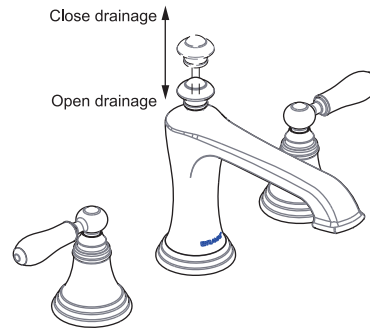

(Rough-in Dimensions):  
(Unit): mm

Item No.	F25193CP
Available Color	Chrome
Materials	Brass
Cartridge	Fluhs G1/2 ceramic cartridge
Aerator	Neoperl aerator
Pressure	0.1-0.5Mpa , Best to use : 0.3Mpa , 20L/min @ 0.3MPa