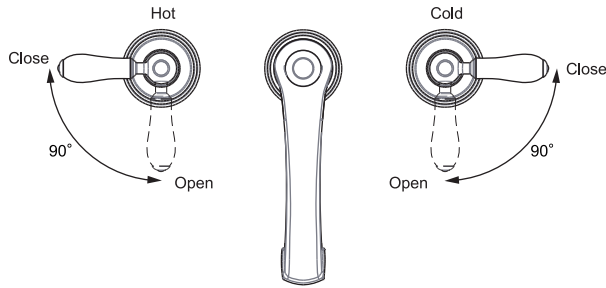

(Rough-in Dimensions):  
(Unit): mm

Item No.	F25193CP
Available Color	Chrome
Materials	Brass
Cartridge	Fluhs G1/2 ceramic cartridge
Aerator	Neoperl aerator
Pressure	0.1-0.5Mpa , Best to use : 0.3Mpa , 20L/min @ 0.3MPa