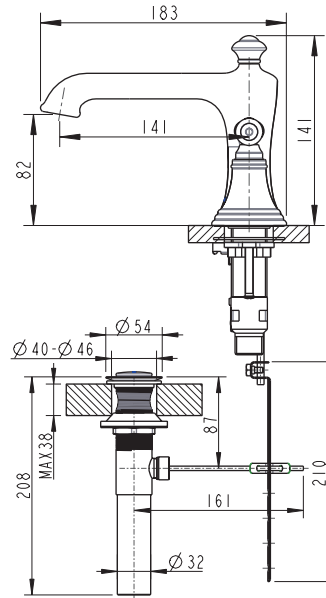

(Rough-in Dimensions):  
(Unit): mm

Item No.	F25193CP
Available Color	Chrome
Materials	Brass
Cartridge	Fluhs G1/2 ceramic cartridge
Aerator	Neoperl aerator
Pressure	0.1-0.5Mpa , Best to use : 0.3Mpa , 20L/min @ 0.3MPa