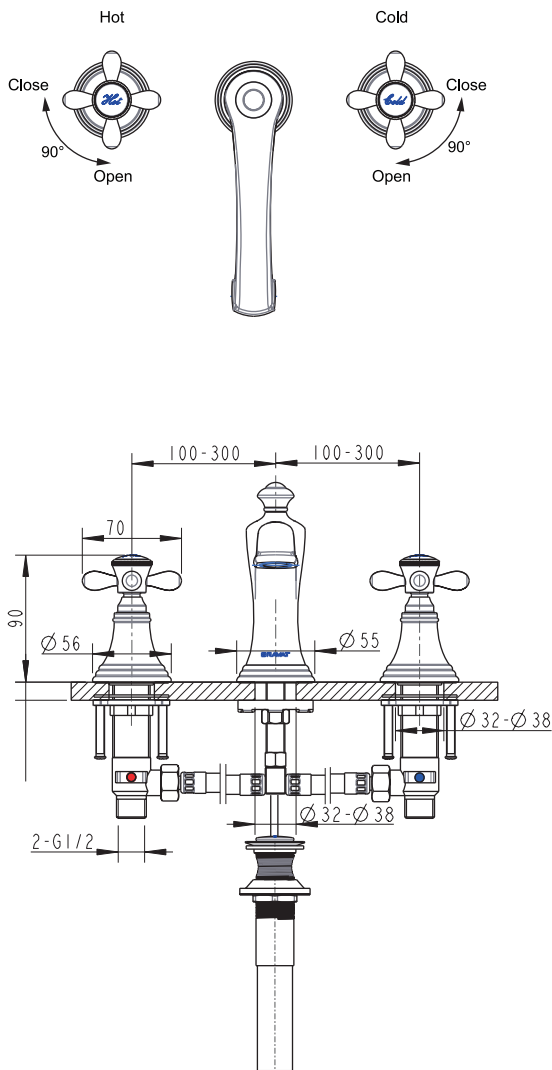

(Rough-in Dimensions):

(Unit): mm

Item No.	F251199CP
Available Color	Chrome
Materials	Brass, Ceramic
Cartridge	Fluehs G3/4" ceramic cartridge
Aerator	Neoperl aerator
Pressure	0.1-0.5Mpa , Best to use : 0.3Mpa 、 20L/min @ 0.3MPa