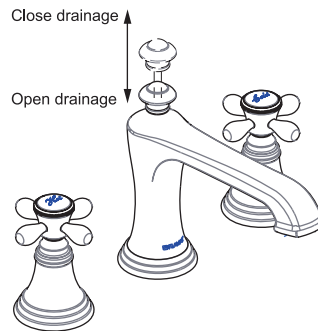

(Rough-in Dimensions):

(Unit): mm

Item No.	F251199CP
Available Color	Chrome
Materials	Brass, Ceramic
Cartridge	Fluehs G3/4" ceramic cartridge
Aerator	Neoperl aerator
Pressure	0.1-0.5Mpa , Best to use : 0.3Mpa 、 20L/min @ 0.3MPa