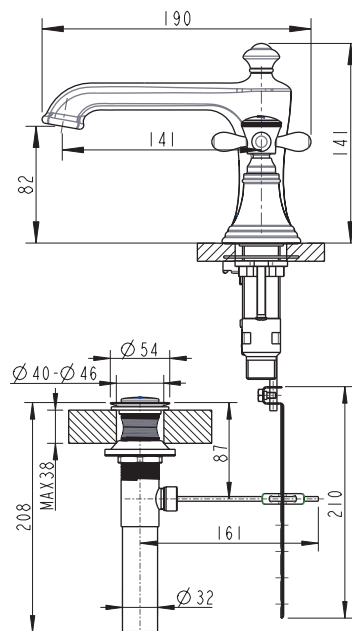

(Rough-in Dimensions):

(Unit): mm

Item No.	F251199CP
Available Color	Chrome
Materials	Brass, Ceramic
Cartridge	Fluehs G3/4" ceramic cartridge
Aerator	Neoperl aerator
Pressure	0.1-0.5Mpa , Best to use : 0.3Mpa 、 20L/min @ 0.3MPa