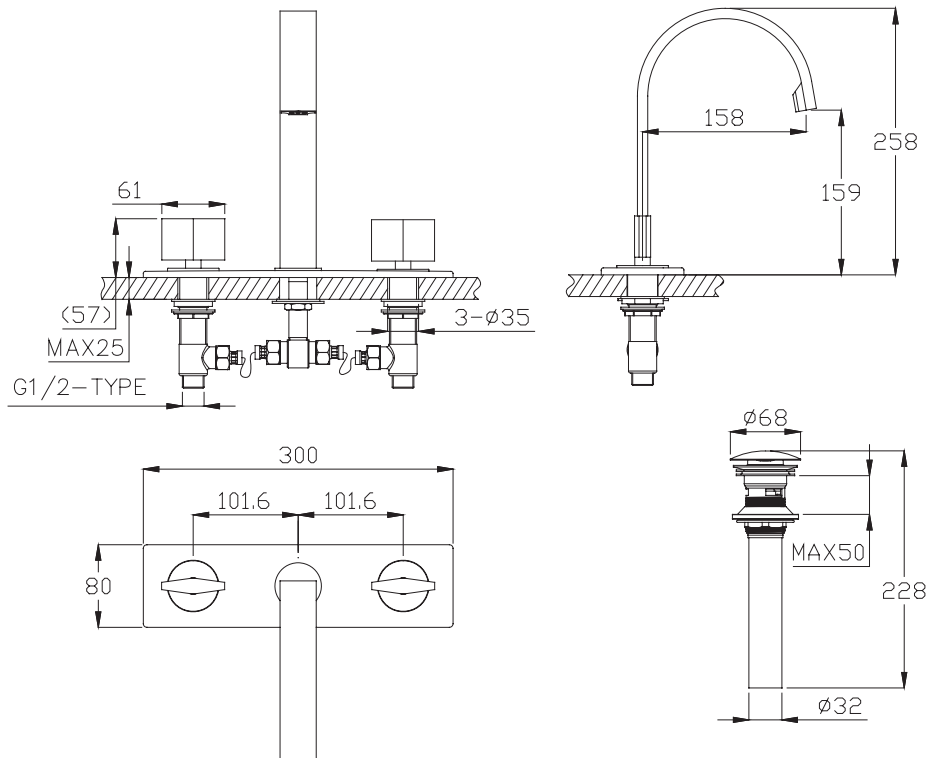

(Rough-In Dimensions):  
(Unit):mm

Item No.	F22969C-2
Available Color	Chrome
Materials	Brass
Accessories	With brass pop-up S.S flexible supply hose set
Remarks :	