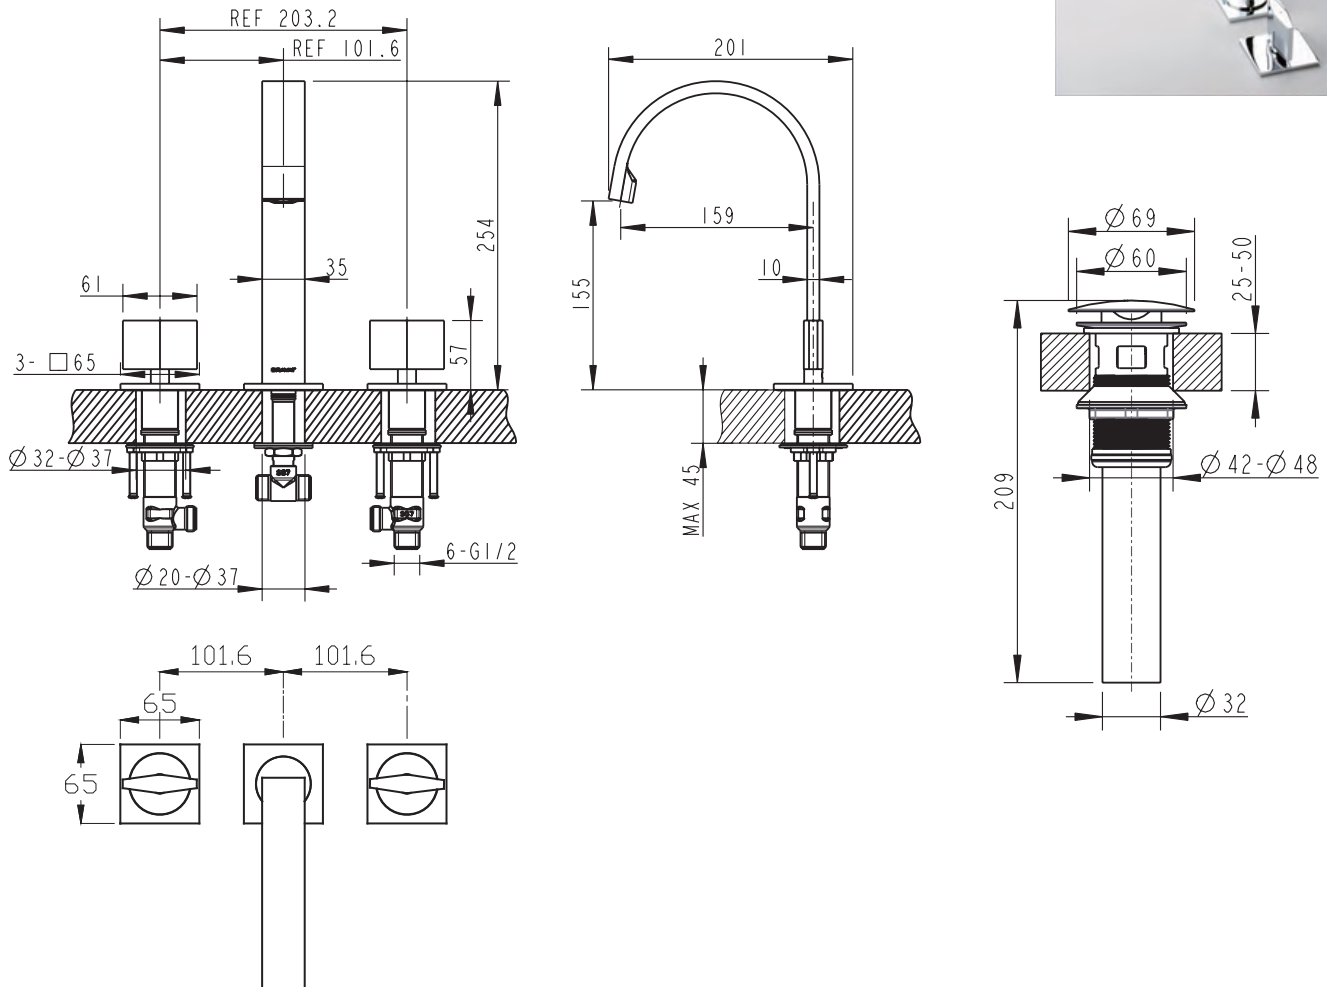

(Rough-in Dimensions):
(Unit): mm

Item No.	F22969C-3
Available Color	Chrome
Materials	Brass
Cartridge	—
Aerator	—
Recommended pressure	Flow rate at 1 bar flow pressure for basin: 3-9 L/min
Remark	With brass press pop-up