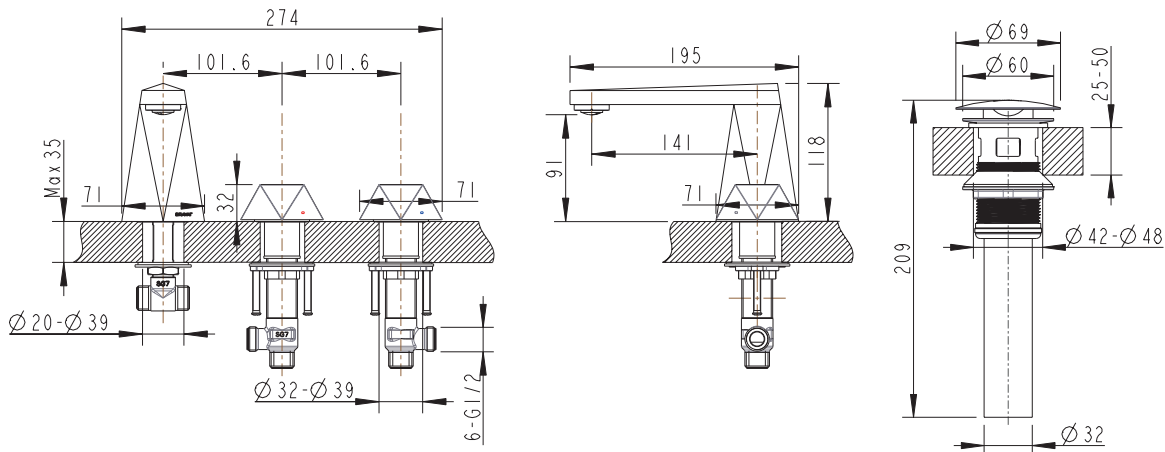

(Rough-in Dimensions):
(Unit): mm

F218102C

F218102G

Item No.	F218102C / F218102G
Available Color	Chrome / Gold
Materials	Brass
Cartridge	Fluhs G1/2 ceramic cartridge
Aerator	Neoperl aerator (coin slot)
Standard pressure	0.3 MPa