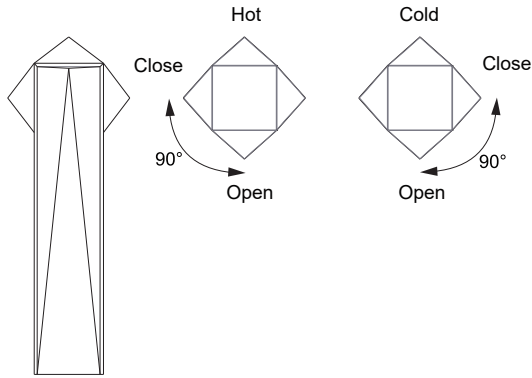

(Rough-in Dimensions):
(Unit): mm

F218102C

F218102G

Item No.	F218102C / F218102G
Available Color	Chrome / Gold
Materials	Brass
Cartridge	Fluhs G1/2 ceramic cartridge
Aerator	Neoperl aerator (coin slot)
Standard pressure	0.3 MPa