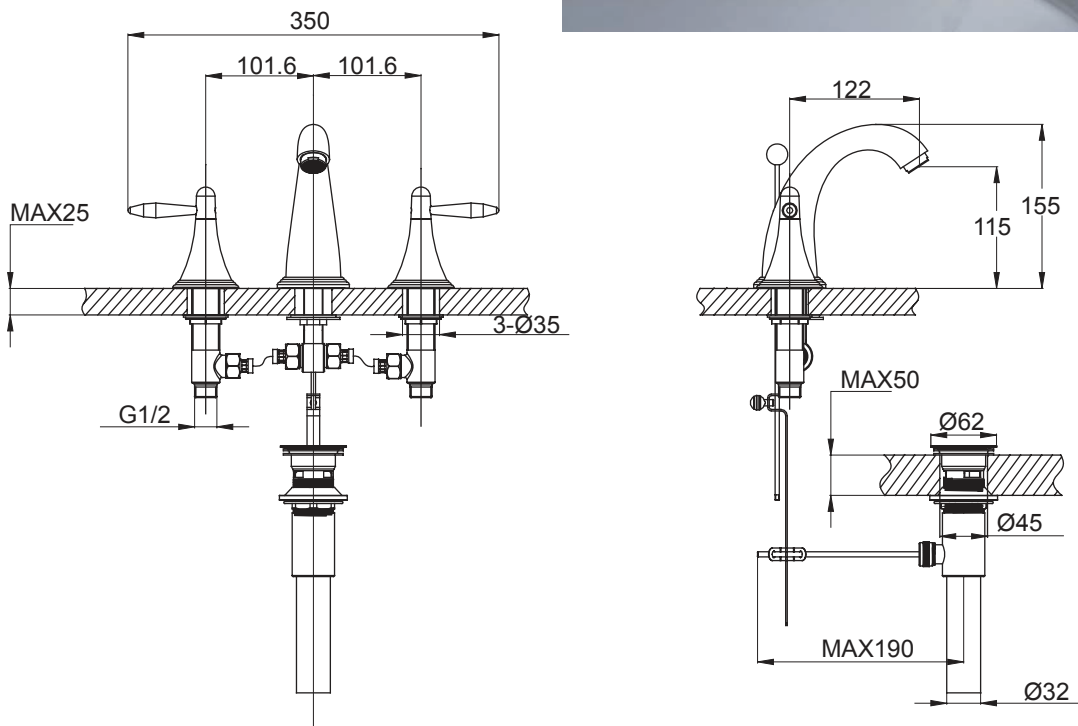

(Rough-In Dimensions):  
(Unit):mm

Work water pressure: Min.0.5kgf /cm<sup>2</sup>/ Max.5kgf / cm<sup>2</sup>.  
(Including cold and hot.)

Item No.	F21177C
Available Color	Chrome
Materials	Brass
Accessories	With pull pop-up S.S. flexible supply hose set