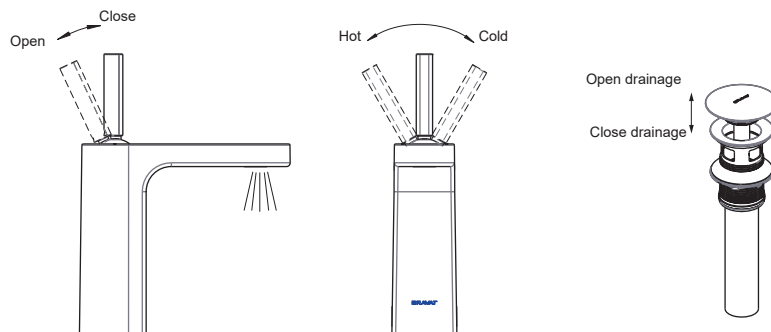

(Rough-in Dimensions):
(Unit): mm

Item No.	F179113C	
Available Color	Chrome	
Materials	Brass	
Cartridge	Kerox 35mm Ceramic Cartridge	
Aerator	Neoperl Aerator	
Standard pressure	min. 0.5 bar – recommended 1 – 5 bar	Flow rate: 12L/min @ 0.3 MPa
Warning	—	