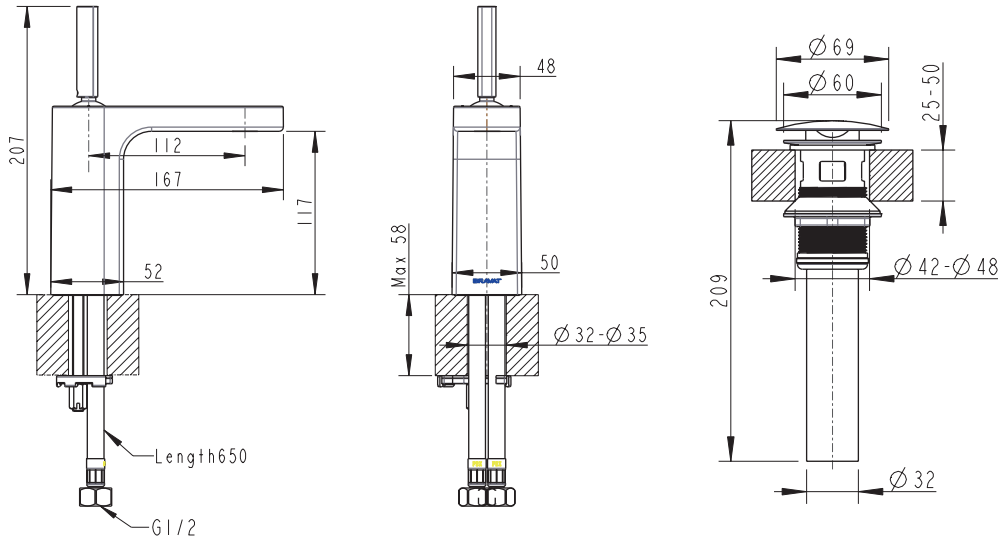

(Rough-in Dimensions):
(Unit): mm

Item No.	F179113C	
Available Color	Chrome	
Materials	Brass	
Cartridge	Kerox 35mm Ceramic Cartridge	
Aerator	Neoperl Aerator	
Standard pressure	min. 0.5 bar – recommended 1 – 5 bar	Flow rate: 12L/min @ 0.3 MPa
Warning	—	