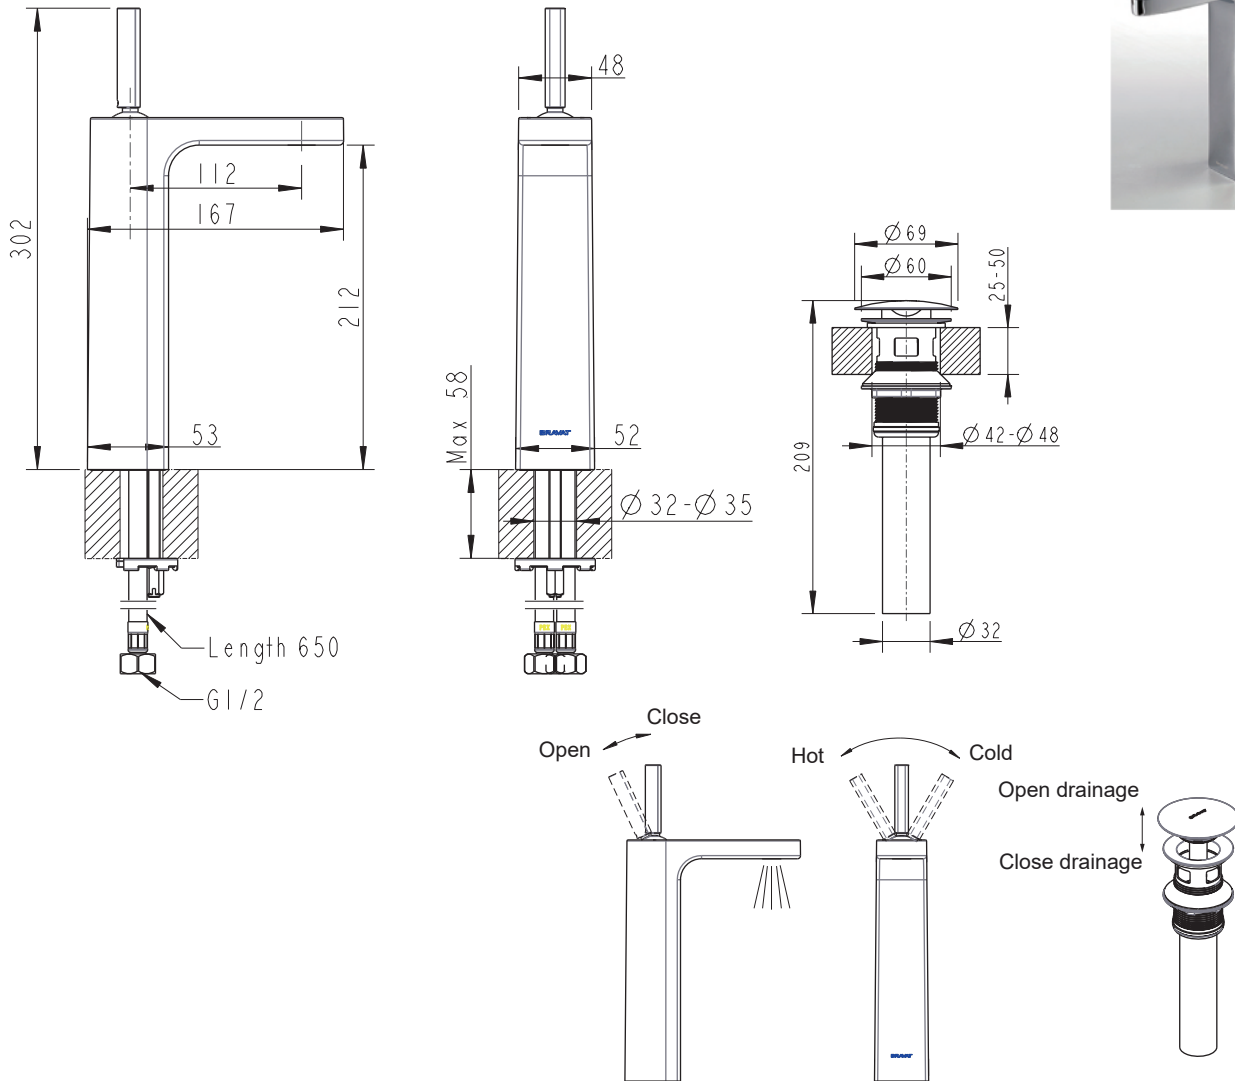

(Rough-in Dimensions):
(Unit): mm

Item No.	F179113C-A / Single Handle High Basin Mixer
Available Color	Chrome
Materials	Brass
Cartridge	Gear 35mm joint stick cartridge
Aerator	Neoperl Aerator
Flow rate	12L/min @ 0.3 MPa
Specification	650mm M10*G1/2 SS hose 2pcs