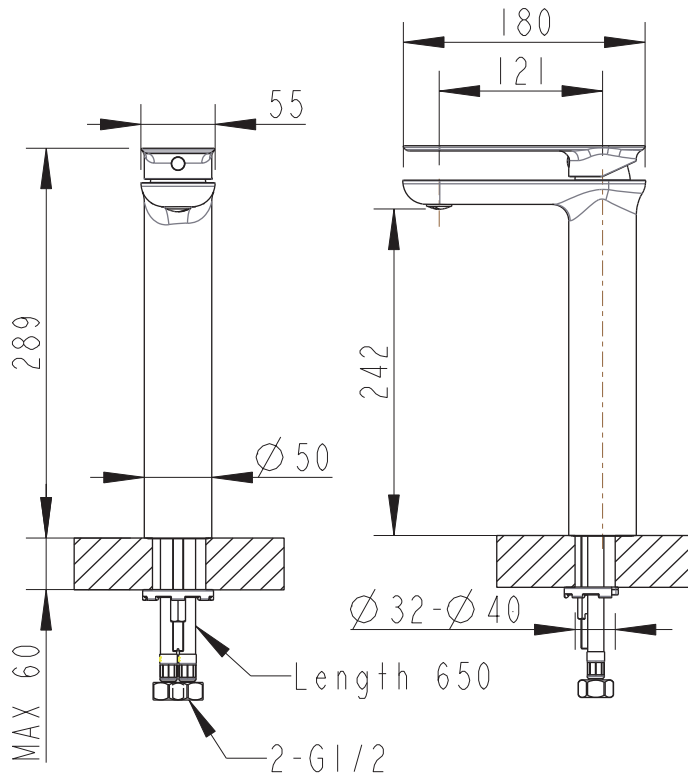

(Rough-in Dimensions):  
(Unit): mm

Item No.	F165104C-A
Available Color	Chrome
Materials	Brass
Cartridge	Kerox 35mm 2 stage Ceramic Cartridge
Aerator	Neoperl Aerator
Recommended pressure	min. 0.05 MPa—recommended 0.1 – 0.5 MPa      Flow Rate: 5.7L/min @ 0.1 MPa
Remarks	Included 650mm M10*G1/2 SS Hose 2pcs