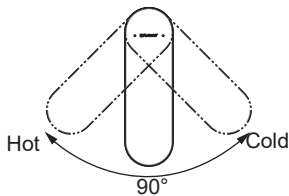

(Rough-in Dimensions):  
(Unit): mm

Item No.	F165104C-A
Available Color	Chrome
Materials	Brass
Cartridge	Kerox 35mm 2 stage Ceramic Cartridge
Aerator	Neoperl Aerator
Recommended pressure	min. 0.05 MPa—recommended 0.1 – 0.5 MPa      Flow Rate: 5.7L/min @ 0.1 MPa
Remarks	Included 650mm M10*G1/2 SS Hose 2pcs