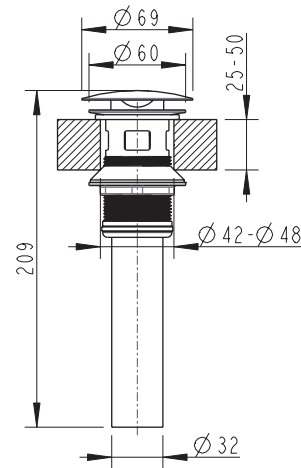

(Rough-in Dimensions):  
(Unit): mm

Item No.	F165104C-A
Available Color	Chrome
Materials	Brass
Cartridge	Kerox 35mm 2 stage Ceramic Cartridge
Aerator	Neoperl Aerator
Recommended pressure	min. 0.05 MPa—recommended 0.1 – 0.5 MPa      Flow Rate: 5.7L/min @ 0.1 MPa
Remarks	Included 650mm M10*G1/2 SS Hose 2pcs