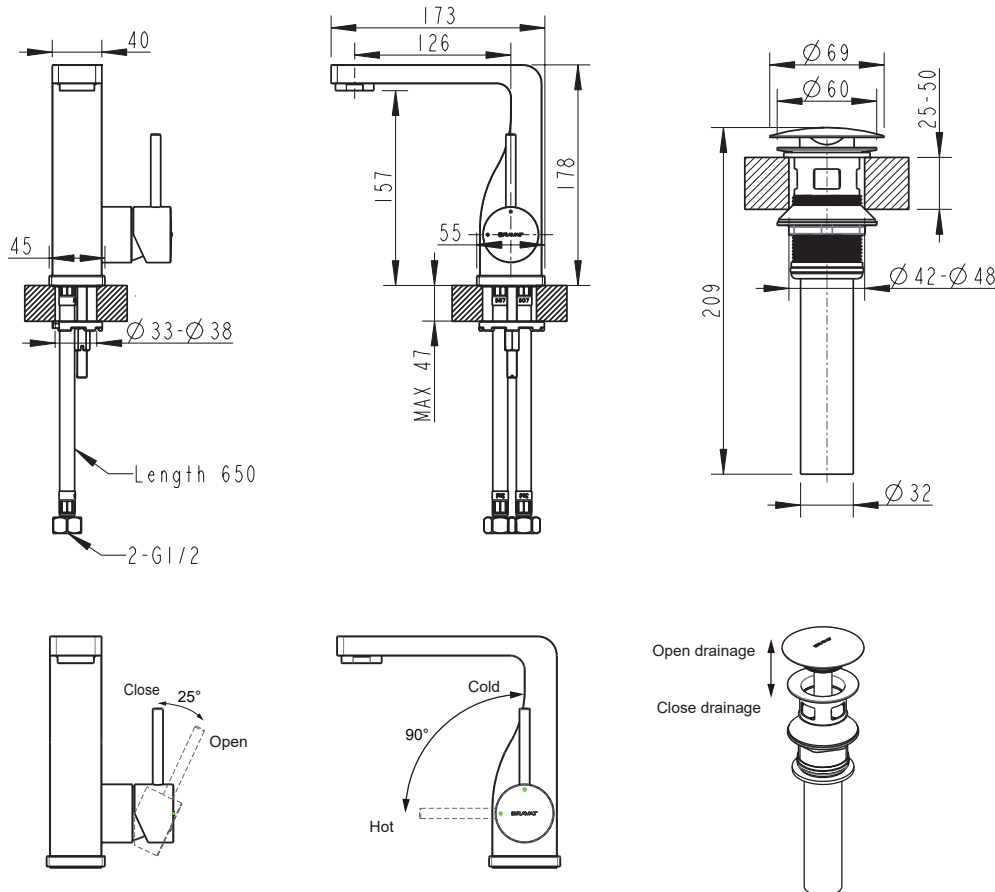

(Rough-in Dimensions):
(Unit): mm

F16061C-2

F16061K-2

Item No.	F16061C-2 / F16061K-2
Color	Chrome / Black
Materials	Brass
Cartridge	Kerox 35mm 2 stage Ceramic Cartridge
Aerator	Neoperl Aerator (coin slot)
Standard pressure	Flow Rate: 5.7L/min @ 0.3 MPa
Includes	650mm M10*G1/2 SS Hose 2pcs