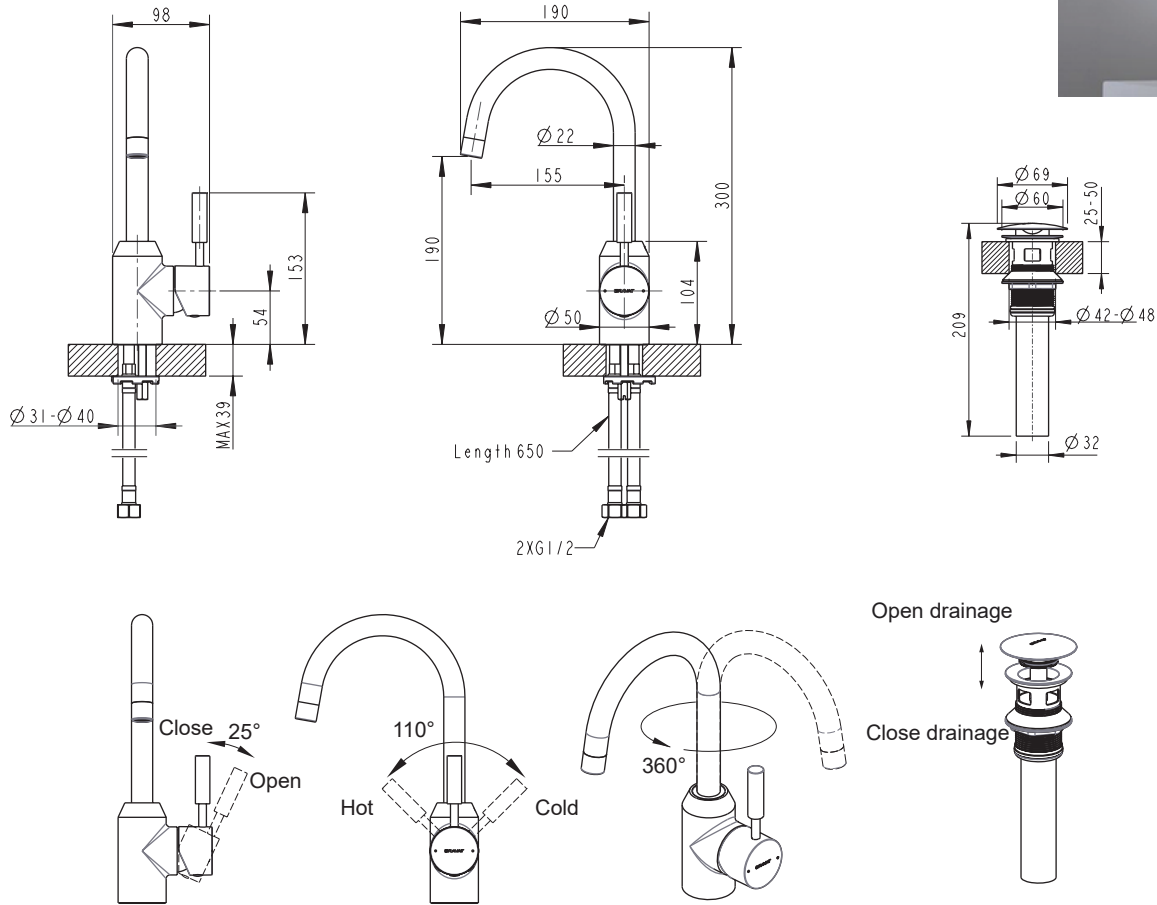

(Rough-in Dimensions):
(Unit): mm

Item No.	F15051C-1
Available Color	Chrome
Materials	Brass
Cartridge	Sedal 40mm Ceramic Cartridge
Aerator	Neoperl Aerator
Recommended pressure	min. 0.05 MPa—recommended 0.1 – 0.5 MPa Flow Rate: 12 L/min @ 0.3MPa
Remarks	Included 500mm M10*G1/2 SS hoses 2pcs