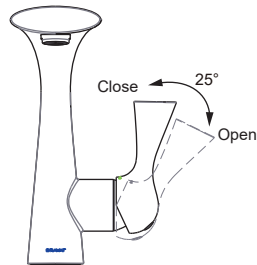

(Rough-in Dimensions):
(Unit): mm

Item No.	F14691C-1
Available Color	Chrome
Materials	Brass
Cartridge	Kerox 35mm Ceramic Cartridge
Aerator	Neoperl Aerator
Recommended pressure	min. 0.05 MPa—recommended 0.1 – 0.5 MPa Flow Rate: 12L/min @ 0.3MPa
Remarks	Included 650mm M10*G1/2 SS Hoses 2pcs