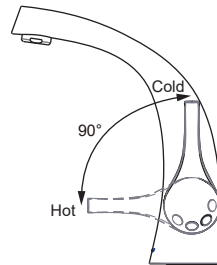

(Rough-in Dimensions):
(Unit): mm

Item No.	F14691C-1
Available Color	Chrome
Materials	Brass
Cartridge	Kerox 35mm Ceramic Cartridge
Aerator	Neoperl Aerator
Recommended pressure	min. 0.05 MPa—recommended 0.1 – 0.5 MPa Flow Rate: 12L/min @ 0.3MPa
Remarks	Included 650mm M10*G1/2 SS Hoses 2pcs