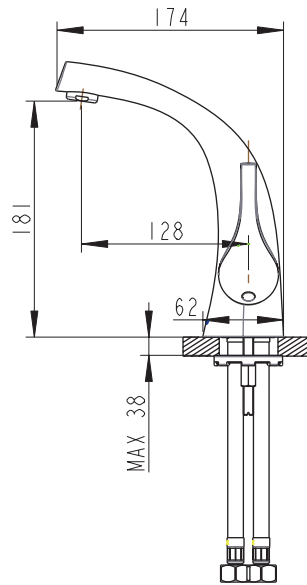

(Rough-in Dimensions):
(Unit): mm

Item No.	F14691C-1
Available Color	Chrome
Materials	Brass
Cartridge	Kerox 35mm Ceramic Cartridge
Aerator	Neoperl Aerator
Recommended pressure	min. 0.05 MPa—recommended 0.1 – 0.5 MPa Flow Rate: 12L/min @ 0.3MPa
Remarks	Included 650mm M10*G1/2 SS Hoses 2pcs