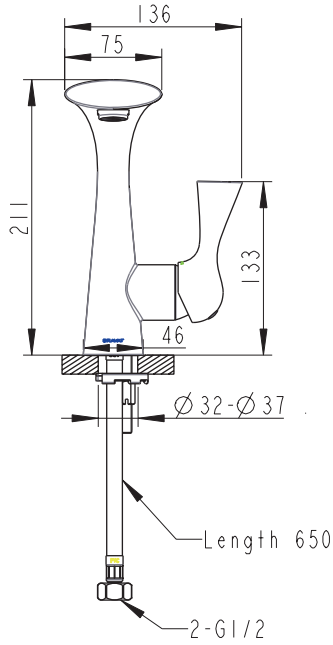

(Rough-in Dimensions):
(Unit): mm

Item No.	F14691C-1
Available Color	Chrome
Materials	Brass
Cartridge	Kerox 35mm Ceramic Cartridge
Aerator	Neoperl Aerator
Recommended pressure	min. 0.05 MPa—recommended 0.1 – 0.5 MPa Flow Rate: 12L/min @ 0.3MPa
Remarks	Included 650mm M10*G1/2 SS Hoses 2pcs