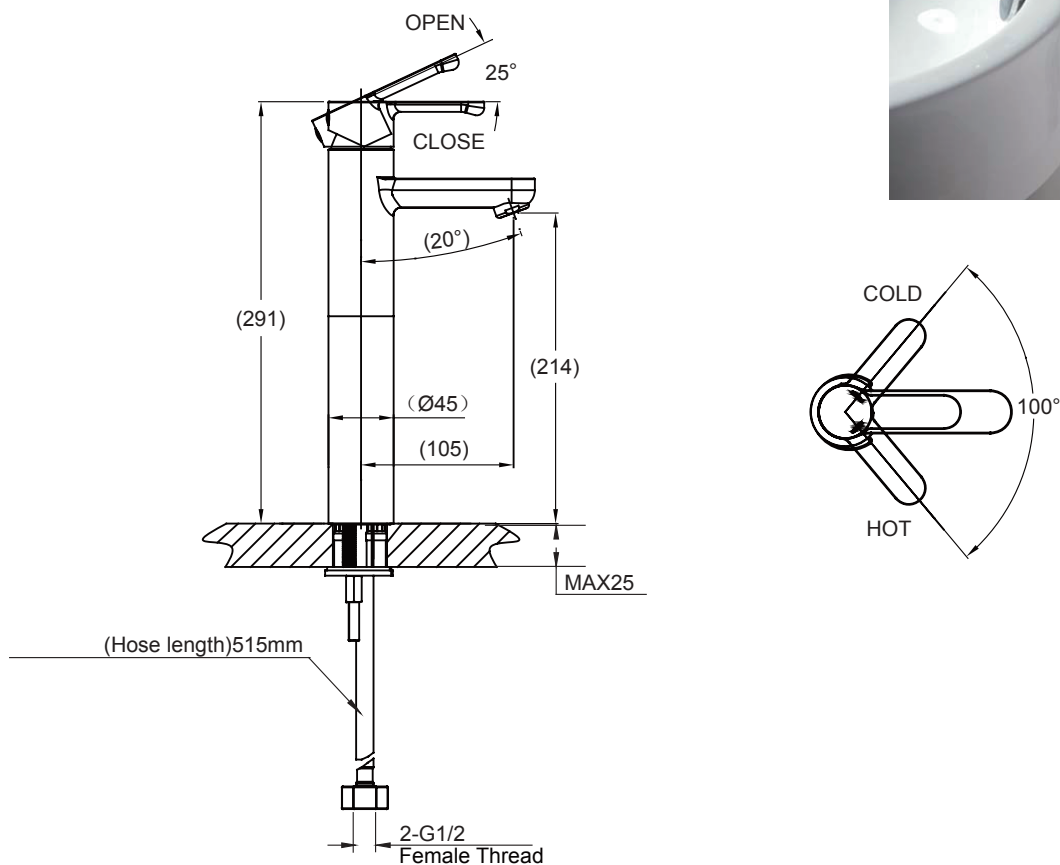

(Rough-In Dimensions):
(Unit):mm

Work water pressure: Min.0.5kgf / cm² / Max.5kgf / cm².
(Including cold and hot.)

Item No.	F13783C-A1
Available Color	Chrome
Materials	Brass
Accessories	S.S. flexible supply hose set