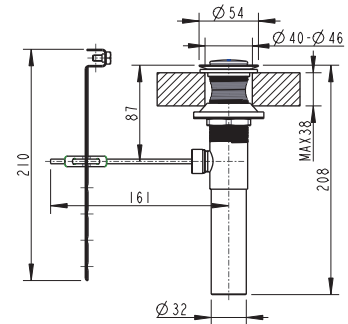

(Rough-in Dimensions):
(Unit): mm

Item No.	F1353387CP
Available Color	Chrome
Materials	Brass
Cartridge	Kerox 35mm cartridge
Aerator	Neopel aerator
Standard pressure	min. 0.05 MPa—recommended 0.1 – 0.5 MPa
Remarks	Included Lift-Rod Pop-Up Waste (Brass)