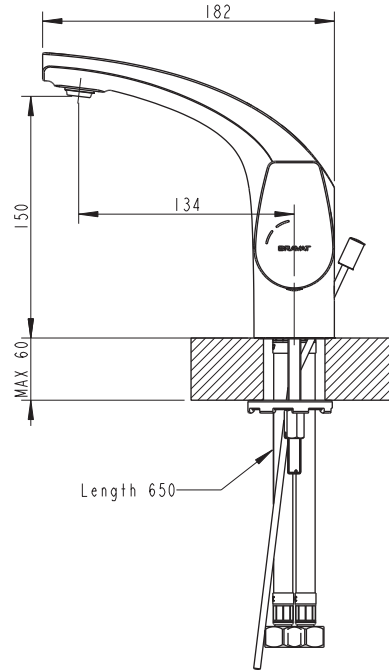

(Rough-in Dimensions):
(Unit): mm

Item No.	F1353387CP
Available Color	Chrome
Materials	Brass
Cartridge	Kerox 35mm cartridge
Aerator	Neopel aerator
Standard pressure	min. 0.05 MPa—recommended 0.1 – 0.5 MPa
Remarks	Included Lift-Rod Pop-Up Waste (Brass)