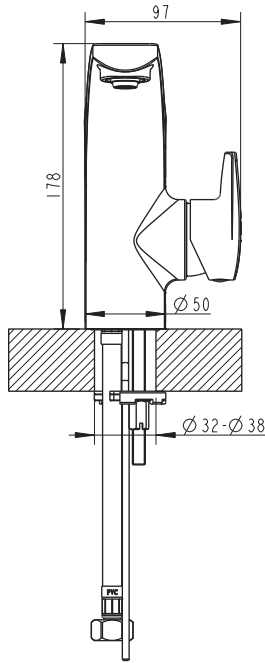

(Rough-in Dimensions):
(Unit): mm

Item No.	F1353387CP
Available Color	Chrome
Materials	Brass
Cartridge	Kerox 35mm cartridge
Aerator	Neopel aerator
Standard pressure	min. 0.05 MPa—recommended 0.1 – 0.5 MPa
Remarks	Included Lift-Rod Pop-Up Waste (Brass)