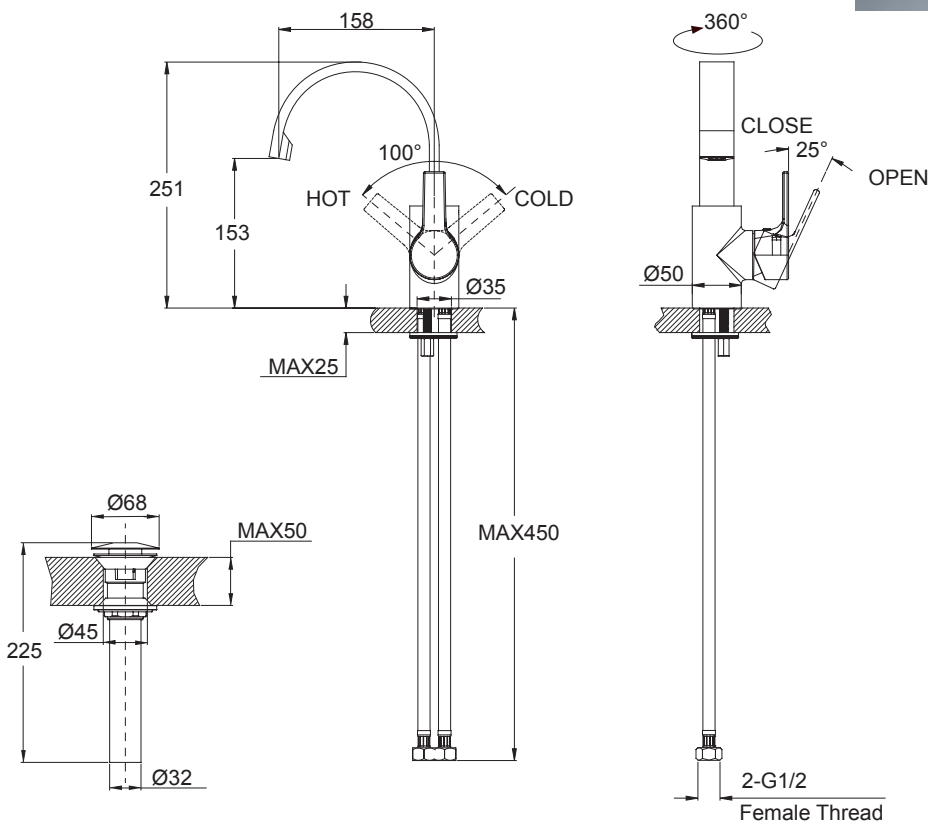

(Rough-In Dimensions):  
(Unit):mm

Item No.	F13379C
Available Color	Chrome
Materials	Brass
Accessories	With brass press pop-up S.S flexible supply hose set
Remark	360° Swivel spout