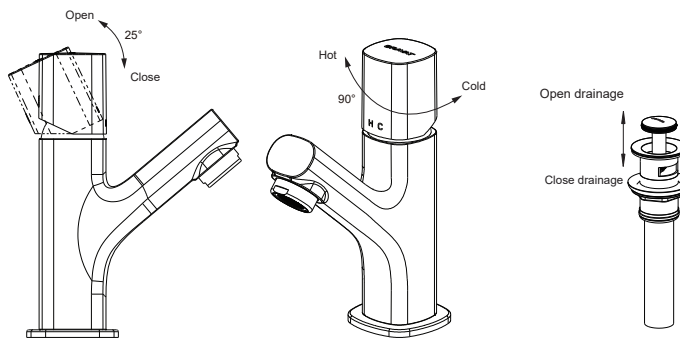

(Rough-in Dimensions):
(Unit): mm

F1273308CP

F1273308CP-RO

F1273308NP-RO

F1273308BW-RO

Item No.	F1273308**-**
Available Color	Chrome , Chrome + Rose Gold , White + Rose Gold , Spraying Black + Rose Gold
Materials	Brass
Cartridge	Yizhan 25mm Ceramic Cartridge
Aerator	Neoperl easy clean Aerator
Recommended pressure	1~5 Bar
Attachment	650mm M10*G1/2 SS hoses 2pcs