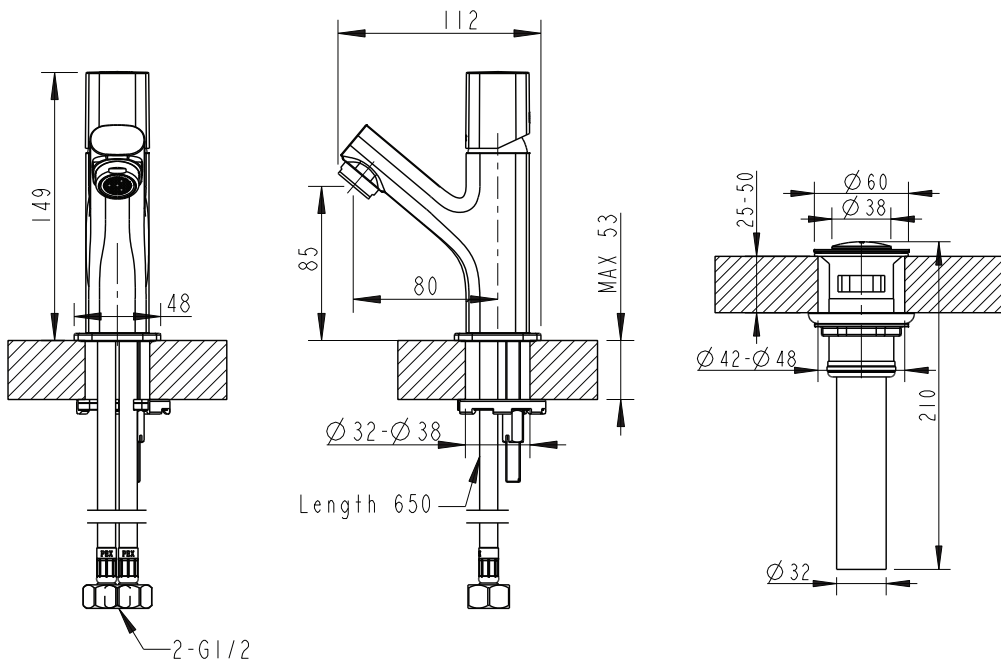

(Rough-in Dimensions):
(Unit): mm

F1273308CP

F1273308CP-RO

F1273308NP-RO

F1273308BW-RO

Item No.	F1273308**-**
Available Color	Chrome , Chrome + Rose Gold , White + Rose Gold , Spraying Black + Rose Gold
Materials	Brass
Cartridge	Yizhan 25mm Ceramic Cartridge
Aerator	Neoperl easy clean Aerator
Recommended pressure	1~5 Bar
Attachment	650mm M10*G1/2 SS hoses 2pcs