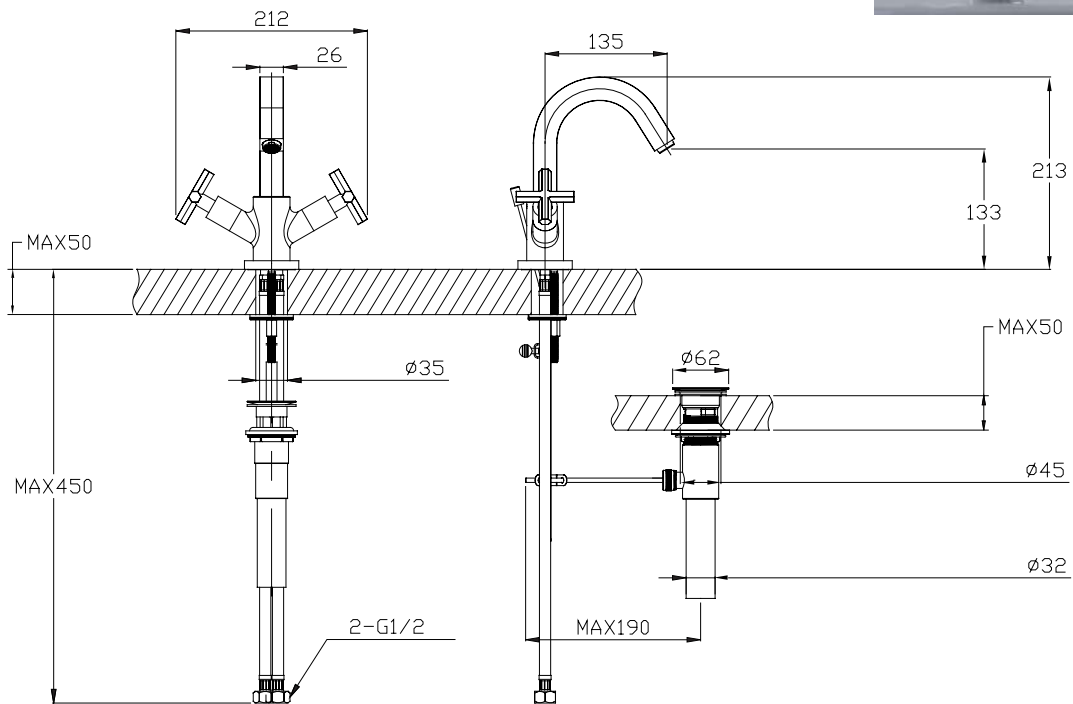

(Rough-In Dimensions):
(Unit):mm

Item No.	F12650C
Available Color	Chrome
Materials	Brass
Accessories	With brass pop-up S.S flexible supply hose set