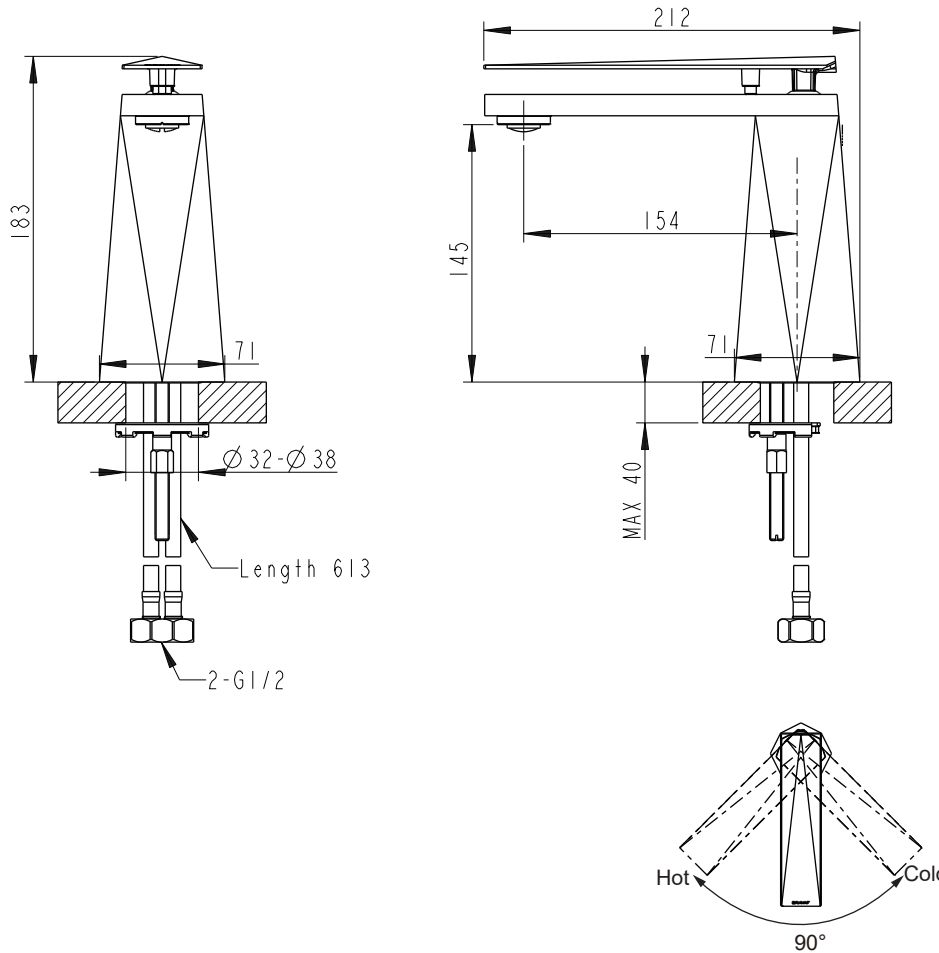

(Rough-in Dimensions):
(Unit): mm

F118102C-2-ENG

F118102G-2-ENG

Item No.	F118102C-2-ENG / F118102G-2-ENG / Single Handle Basin Mixer L
Available Color	Chrome / Gold
Materials	Brass
Cartridge	Kerox 25mm Ceramic Cartridge
Aerator	Neoperl Aerator (coin slot)
Recommended pressure	0.15 - 1.0 MPa
Flow rate	5.7L/min@0.3 MPa