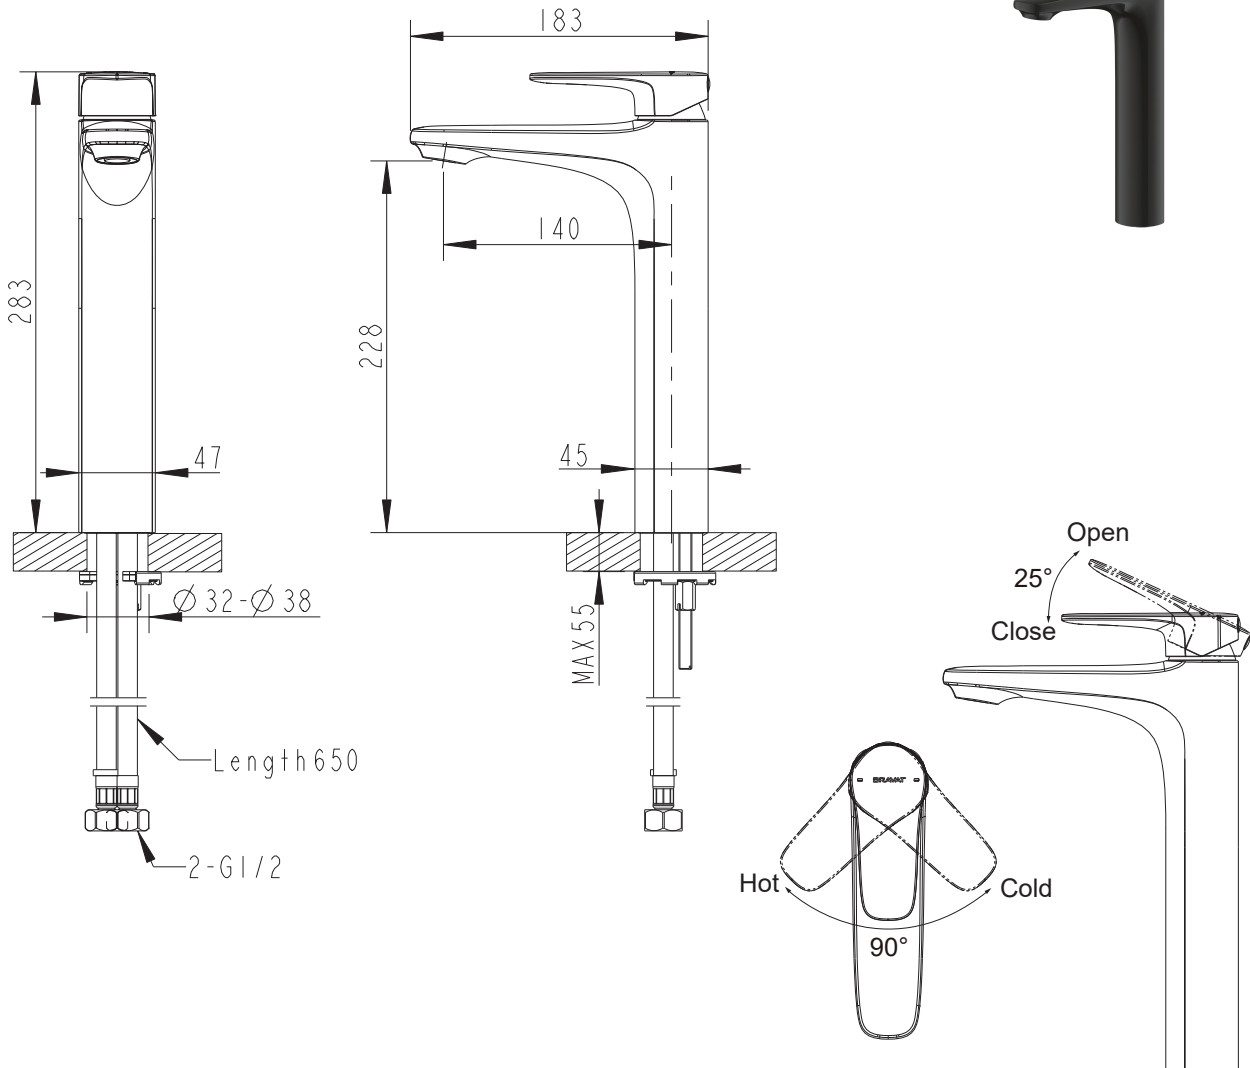

(Rough-in Dimensions):
(Unit): mm

Item No.	F1173218BW-A-07 / Single Handle High Basin Mixer
Available Color	Matt Black
Materials	Brass
Cartridge	Kerox 35mm Ceramic Cartridge
Aerator	Neoperl Rub Clean Aerator
Recommended pressure	1~5 Bar Flow Rate: Spout: <=6.5L/Min @ 0.1MPa
Specification	650mm M10*G1/2 SS Inlet Hose 2pcs