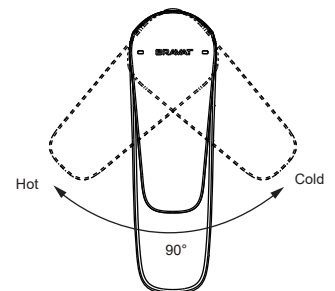

(Rough-in Dimensions):

(Unit): mm

Item No.	F1173218BW-2-07 / Single Handle Basin Mixer
Available Color	Black
Materials	Brass
Cartridge	Kerox 35mm Ceramic Cartridge
Aerator	Neoperl rub clean Aerator
Recommended pressure	0.15 - 1.0 MPa
Flow rate	Spout: <=6.5L/Min @ 0.1MPa