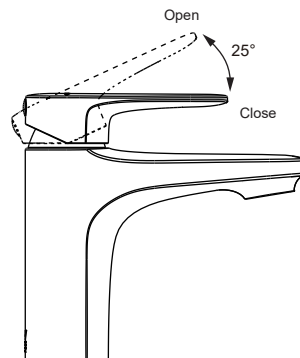

(Rough-in Dimensions):

(Unit): mm

Item No.	F1173218BW-2-07 / Single Handle Basin Mixer
Available Color	Black
Materials	Brass
Cartridge	Kerox 35mm Ceramic Cartridge
Aerator	Neoperl rub clean Aerator
Recommended pressure	0.15 - 1.0 MPa
Flow rate	Spout: <=6.5L/Min @ 0.1MPa