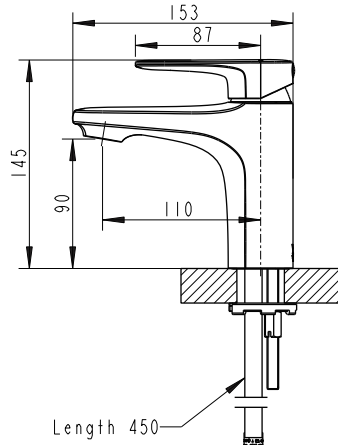

(Rough-in Dimensions):

(Unit): mm

Item No.	F1173218BW-2-07 / Single Handle Basin Mixer
Available Color	Black
Materials	Brass
Cartridge	Kerox 35mm Ceramic Cartridge
Aerator	Neoperl rub clean Aerator
Recommended pressure	0.15 - 1.0 MPa
Flow rate	Spout: <=6.5L/Min @ 0.1MPa