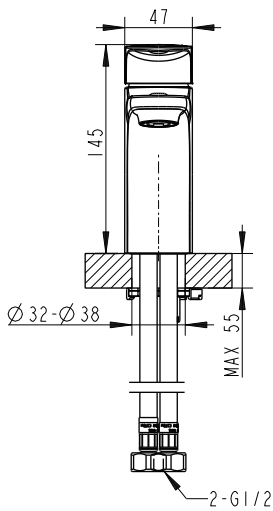

(Rough-in Dimensions):

(Unit): mm

Item No.	F1173218BW-2-07 / Single Handle Basin Mixer
Available Color	Black
Materials	Brass
Cartridge	Kerox 35mm Ceramic Cartridge
Aerator	Neoperl rub clean Aerator
Recommended pressure	0.15 - 1.0 MPa
Flow rate	Spout: <=6.5L/Min @ 0.1MPa