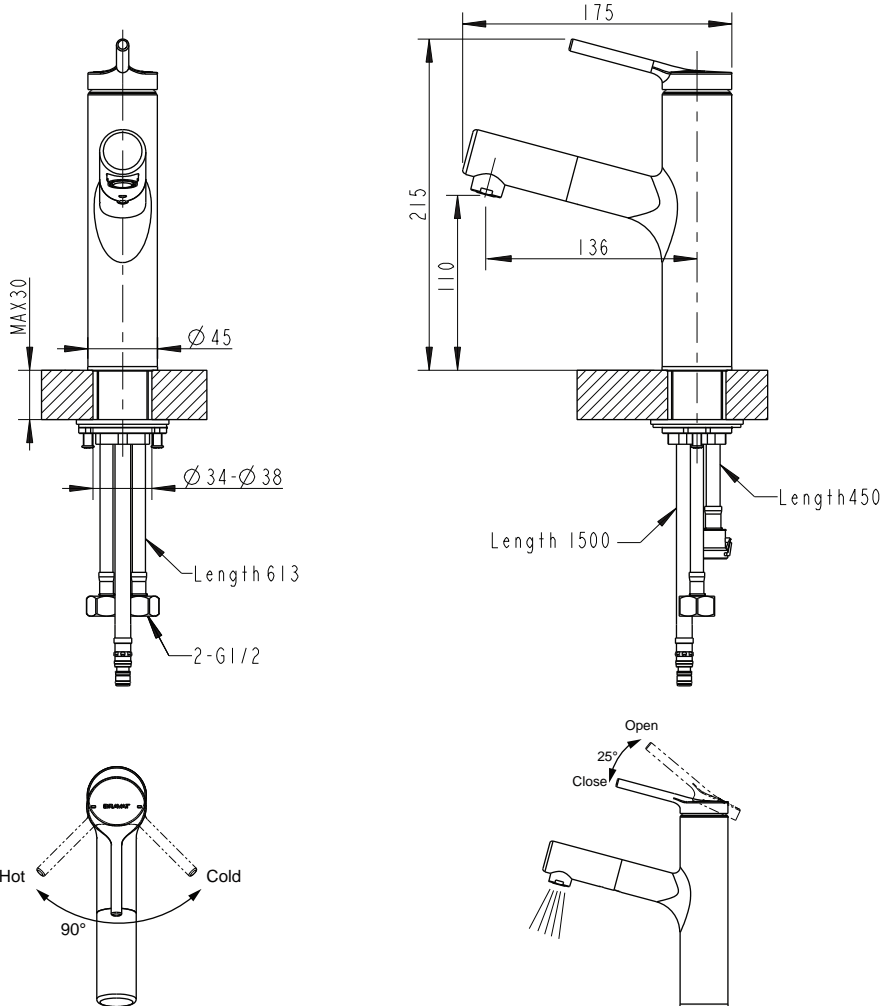

(Rough-in Dimensions):  
(Unit): mm

Item No.	F1172217CP-1 / Single Handle Basin Mixer(Pull-out)
Available Color	Chrome
Materials	Brass
Cartridge	Kerox 35mm Ceramic Cartridge
Aerator	Neoperl Rub Clean Aerator
Recommended pressure	min. 0.05 MPa—recommended 0.1 – 0.5 MPa    Flow Rate: Spout: <=7.5L/Min @ 0.1MPa
Remarks	Including 1500mm pull-out hose