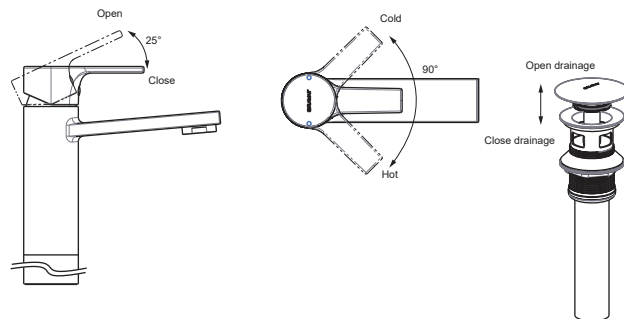

(Rough-in Dimensions):  
(Unit): mm

Item No.	F11379C-A
Available Color	Chrome
Materials	Brass
Cartridge	Kerox 35mm Ceramic Cartridge
Aerator	Neoperl Rub Clean Aerator
Recommended pressure	min. 0.05 MPa—recommended 0.1 – 0.5 MPa    Flow Rate: 8.3L/Min @ 0.3MPa
Remarks	Included 650mm M10*G1/2 SS Hose 2pcs