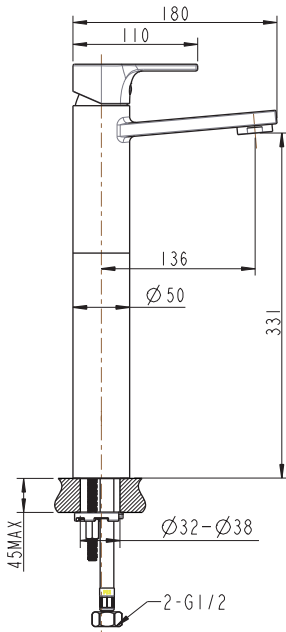

(Rough-in Dimensions):  
(Unit): mm

Item No.	F11379C-A
Available Color	Chrome
Materials	Brass
Cartridge	Kerox 35mm Ceramic Cartridge
Aerator	Neoperl Rub Clean Aerator
Recommended pressure	min. 0.05 MPa—recommended 0.1 – 0.5 MPa    Flow Rate: 8.3L/Min @ 0.3MPa
Remarks	Included 650mm M10*G1/2 SS Hose 2pcs