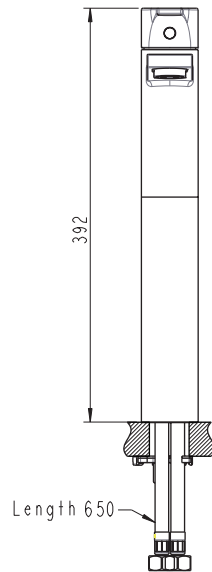

(Rough-in Dimensions):  
(Unit): mm

Item No.	F11379C-A
Available Color	Chrome
Materials	Brass
Cartridge	Kerox 35mm Ceramic Cartridge
Aerator	Neoperl Rub Clean Aerator
Recommended pressure	min. 0.05 MPa—recommended 0.1 – 0.5 MPa    Flow Rate: 8.3L/Min @ 0.3MPa
Remarks	Included 650mm M10*G1/2 SS Hose 2pcs