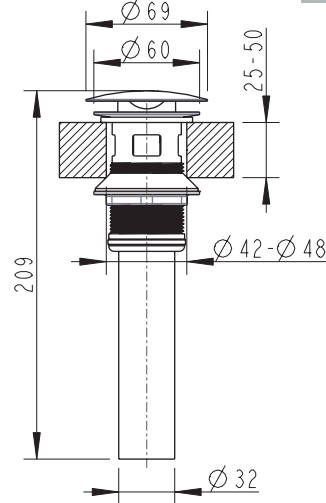

(Rough-in Dimensions):  
(Unit): mm

Item No.	F11379C-A
Available Color	Chrome
Materials	Brass
Cartridge	Kerox 35mm Ceramic Cartridge
Aerator	Neoperl Rub Clean Aerator
Recommended pressure	min. 0.05 MPa—recommended 0.1 – 0.5 MPa    Flow Rate: 8.3L/Min @ 0.3MPa
Remarks	Included 650mm M10*G1/2 SS Hose 2pcs