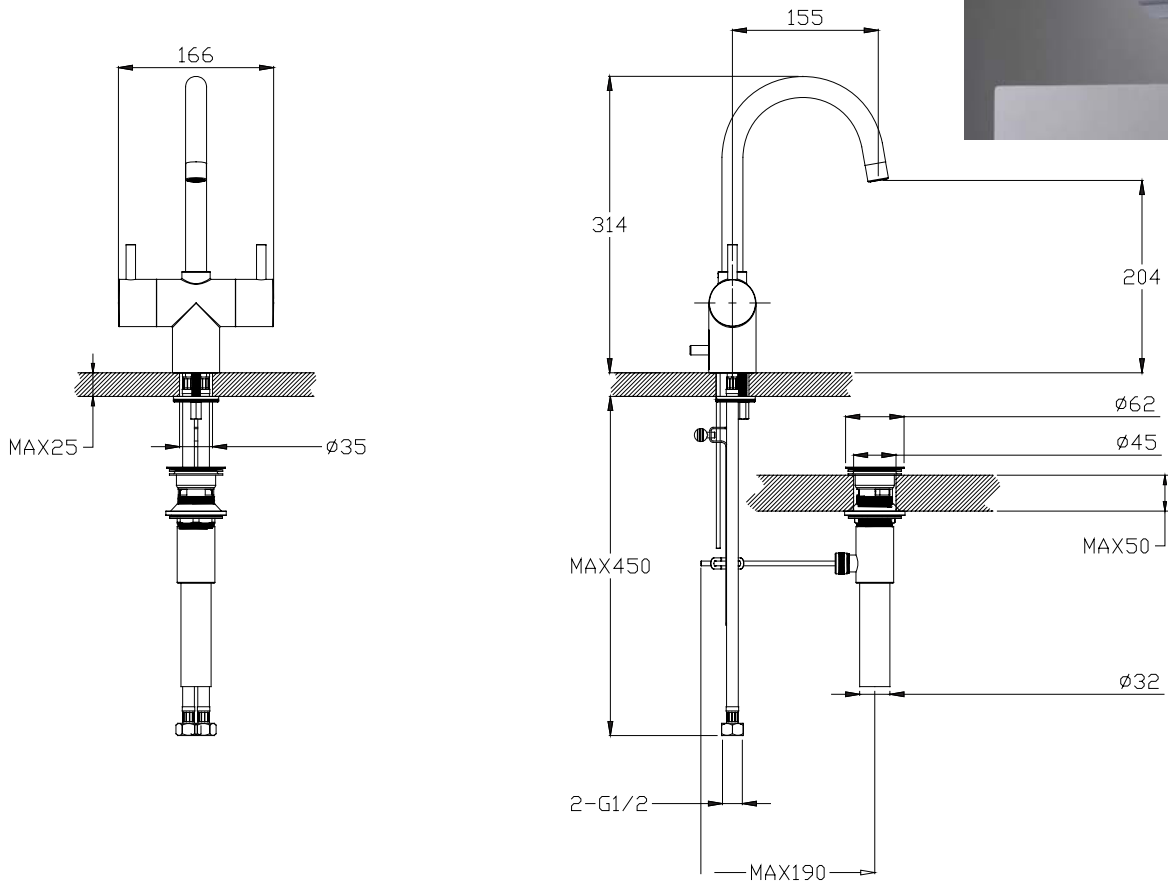

(Rough-In Dimensions):
(Unit):mm

Item No.	F11018C-1
Available Color	Chrome
Materials	Brass
Remarks	Accessories:With brass pop-up S.S flexible supply hose set