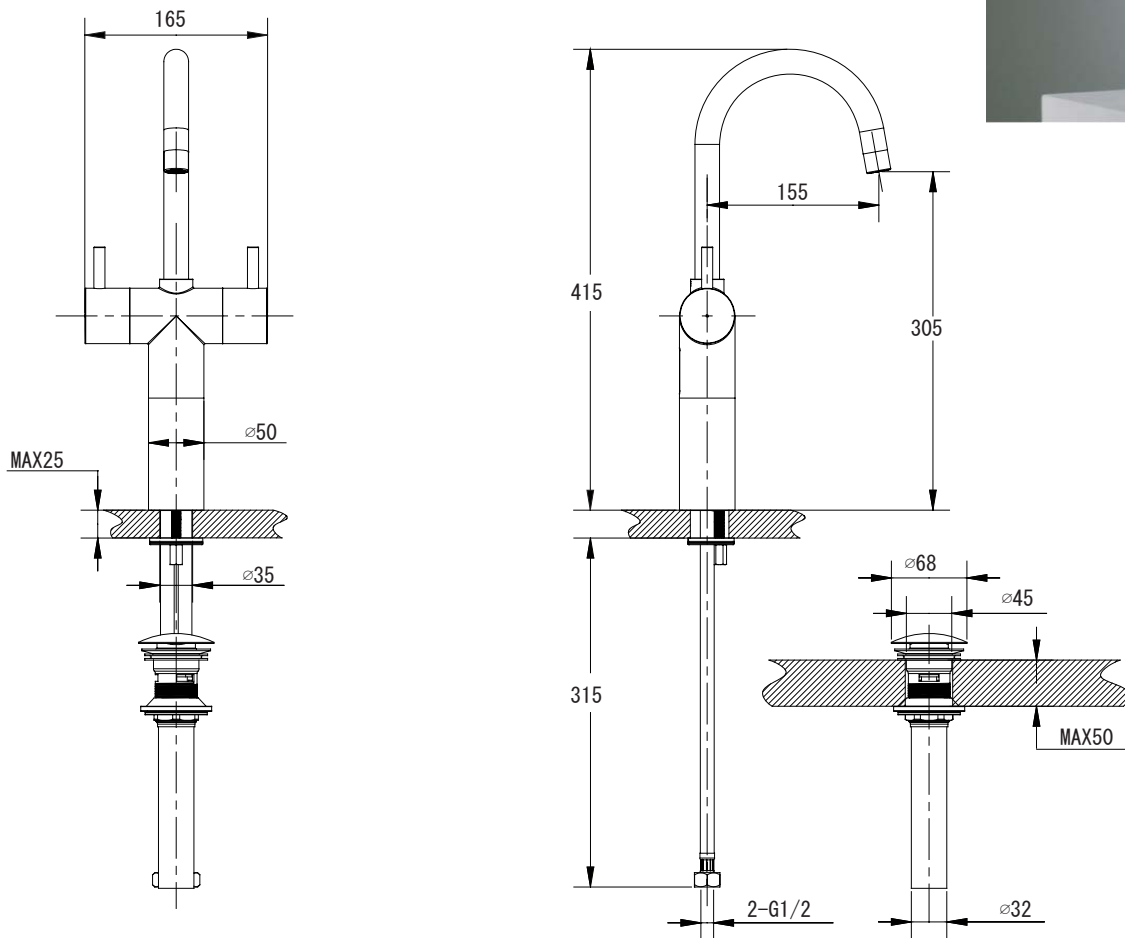

(Rough-In Dimensions):  
(Unit):mm

Item No.	F11018C-1+D915C
Available Color	Chrome
Materials	Brass
Remarks	Accessories:With brass pop-up S.S flexible supply hose set