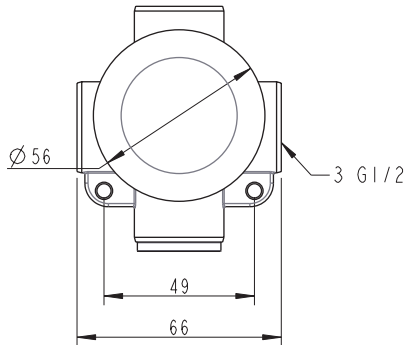

(Rough-in Dimensions):
(Unit): mm

D999CP-07

D999BW-07

Item No.	D999CP-07 / D999BW-07 (1-function Built-in Faucet Body)
Available Color	Chrome / Black
Materials	Brass
Cartridge	Kerox 35mm Ceramic Cartridge
Recommended pressure	min. 0.05 MPa—recommended 0.1 – 0.5 MPa
Remarks	Much with 1-function Built-in Bath & Shower Mixer Trim Set D999CP-07 : P69197C-1-07, PB86061C-A1-07, PB856101CP-1-07, PB865104CP-1-07, PB8121179CP-07, PB8172217CP-1-07, PB8173218CP-1-07, PB8191238CP-07 D999BW-07: PB86061BW-A1-07, PB8173218BW-1-07