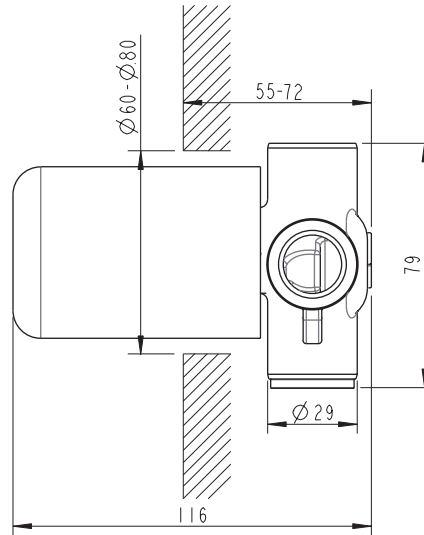

(Rough-in Dimensions):
(Unit): mm

D999CP-07

D999BW-07

Item No.	D999CP-07 / D999BW-07 (1-function Built-in Faucet Body)
Available Color	Chrome / Black
Materials	Brass
Cartridge	Kerox 35mm Ceramic Cartridge
Recommended pressure	min. 0.05 MPa—recommended 0.1 – 0.5 MPa
Remarks	Much with 1-function Built-in Bath & Shower Mixer Trim Set D999CP-07 : P69197C-1-07, PB86061C-A1-07, PB856101CP-1-07, PB865104CP-1-07, PB8121179CP-07, PB8172217CP-1-07, PB8173218CP-1-07, PB8191238CP-07 D999BW-07: PB86061BW-A1-07, PB8173218BW-1-07