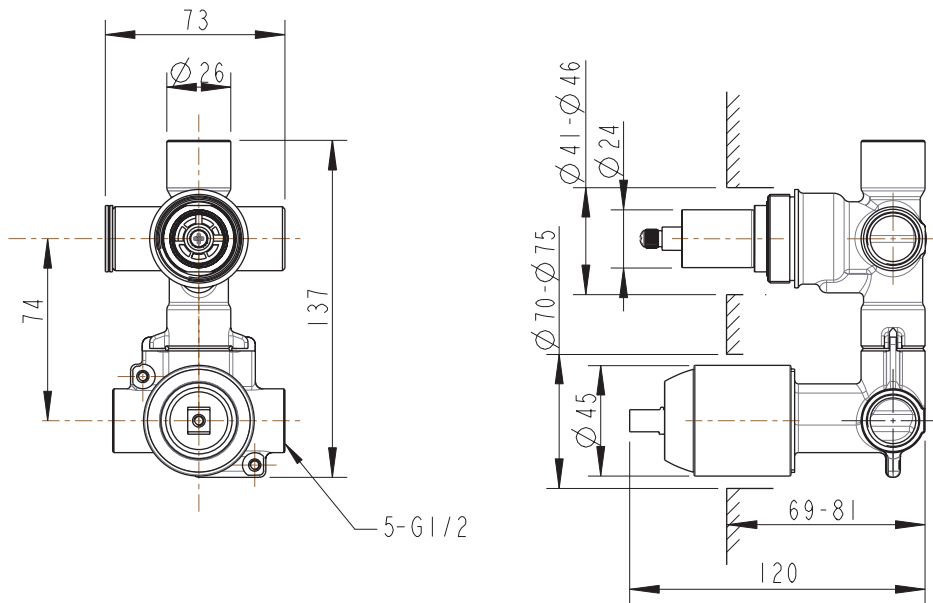

(Rough-in Dimensions):
(Unit): mm

D982BW-A-07
D982K-A-07

D982CP-A-07

Item No.	D982BW-A-07 / D982K-A-07 / D982CP-A-07 (2-fanction)
Available Color	Black / Chrome
Materials	Brass
Cartridge	Kerox 35mm Ceramic Cartridge
Recommended pressure	min. 0.05 MPa—recommended 0.1 – 0.5 MPa
Remarks	Much with Built-in Shower Mixer Trim Set (2-function) P69193**-2-07, P69193**-2A-07, PB8173218**-2A-07