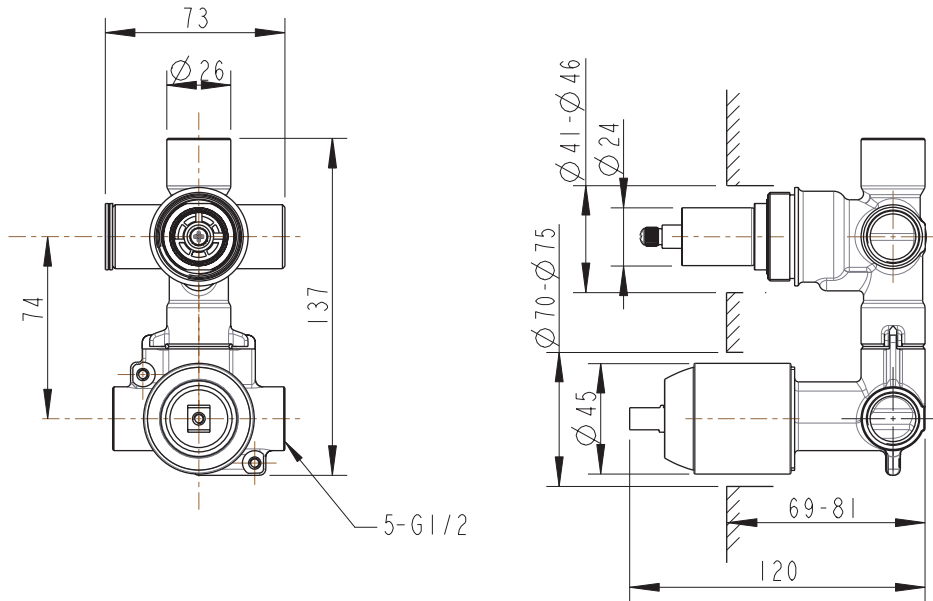

(Rough-in Dimensions):
(Unit): mm

D982CP-A

D982K-A

Item No.	D982CP-A / D982K-A (2-fanction Built-in Shower Mixer Body Set)
Available Color	Chrome / Black
Materials	Brass
Cartridge	Kerox 35mm Ceramic Cartridge
Recommended pressure	min. 0.05 MPa—recommended 0.1 – 0.5 MPa
Remarks	Much with Built-in Shower Mixer Trim Set (2-function) P69193**-2, P6993**-2, P69219**-2, PB8172217**-2, PB8173218**-2