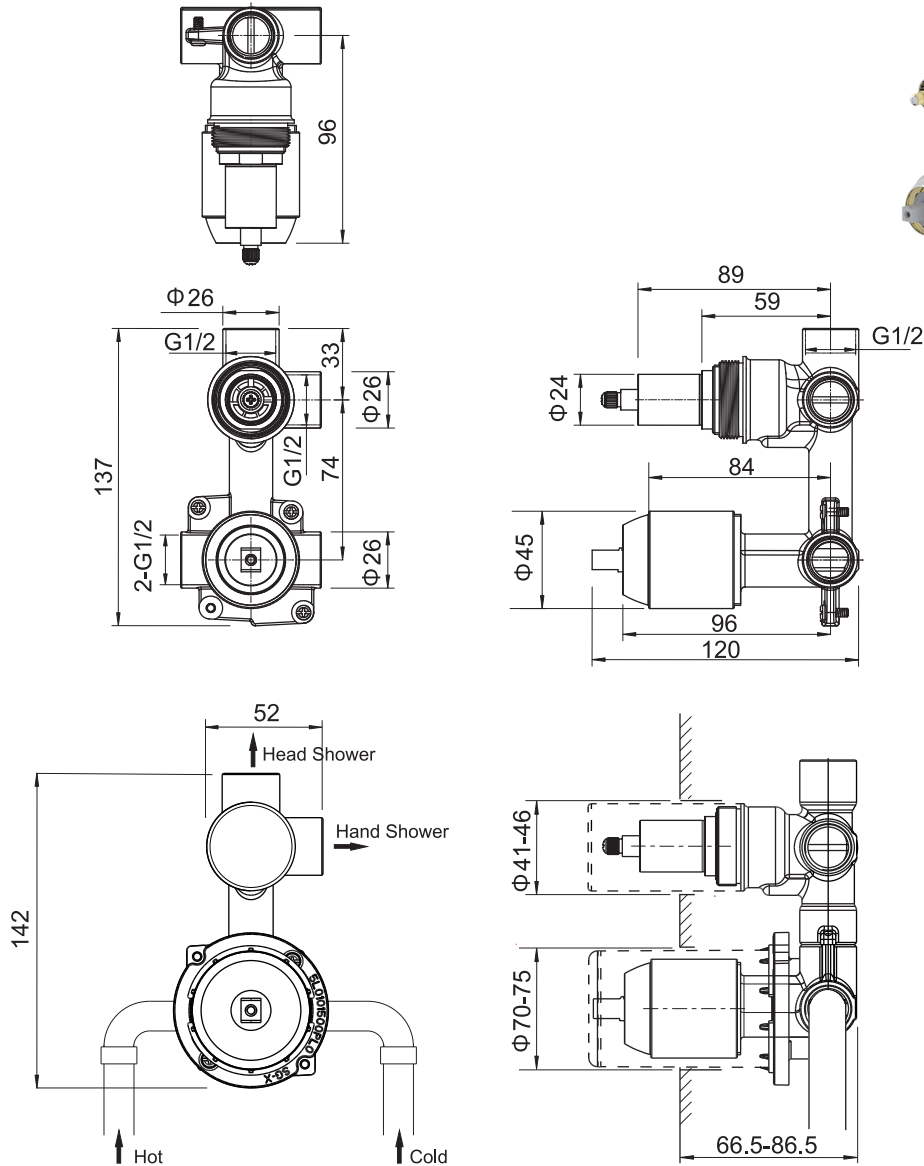

(Rough-in Dimensions):
(Unit): mm

D982CP-B

| | |
|----------------------|---|
| Item No. | D982CP-B (2-fanction Built-in Bath & Shower Mixer Body Set) |
| Available Color | クローム |
| Materials | Brass |
| Cartridge | Kerox 35mm Ceramic Cartridge |
| Recommended pressure | min. 0.05 MPa—recommended 0.1 – 0.5 MPa |
| Remarks | Match with trim set P69193C-2-ENG, P6993C-2-ENG, P69219CP-2-ENG, PB8172217CP-2-ENG, PB8173218CP-2-ENG |