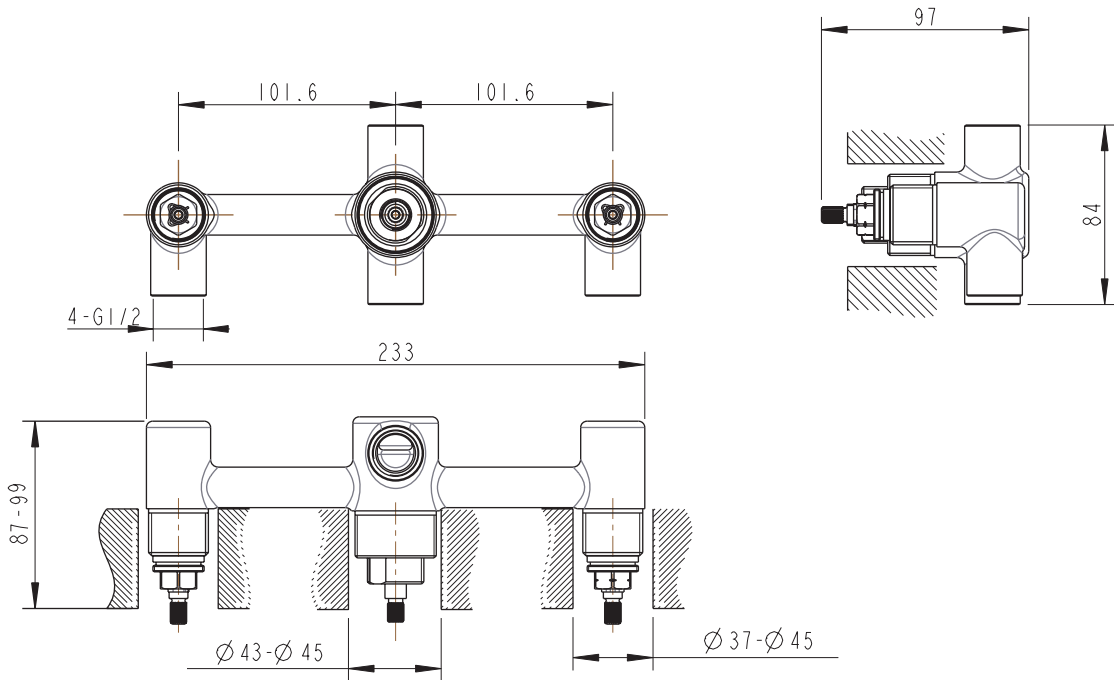

(Rough-in Dimensions):  
(Unit): mm

Item No.	D971C (2-function Rotatory Diverter)
Available Color	—
Materials	Brass
Cartridge	Flush G1/2 Ceramic Cartridge
Aerator	—
Recommended pressure	min. 0.05 MPa—recommended 0.1 – 0.5 MPa
Remarks	Much with Built-in Shower Mixer Trim Set : P69223** , P69224**