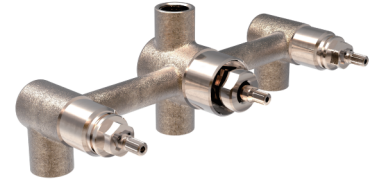

(Rough-in Dimensions):  
(Unit): mm

Item No.	D971C (2-function Rotatory Diverter)
Available Color	—
Materials	Brass
Cartridge	Flush G1/2 Ceramic Cartridge
Aerator	—
Recommended pressure	min. 0.05 MPa—recommended 0.1 – 0.5 MPa
Remarks	Much with Built-in Shower Mixer Trim Set : P69223** , P69224**