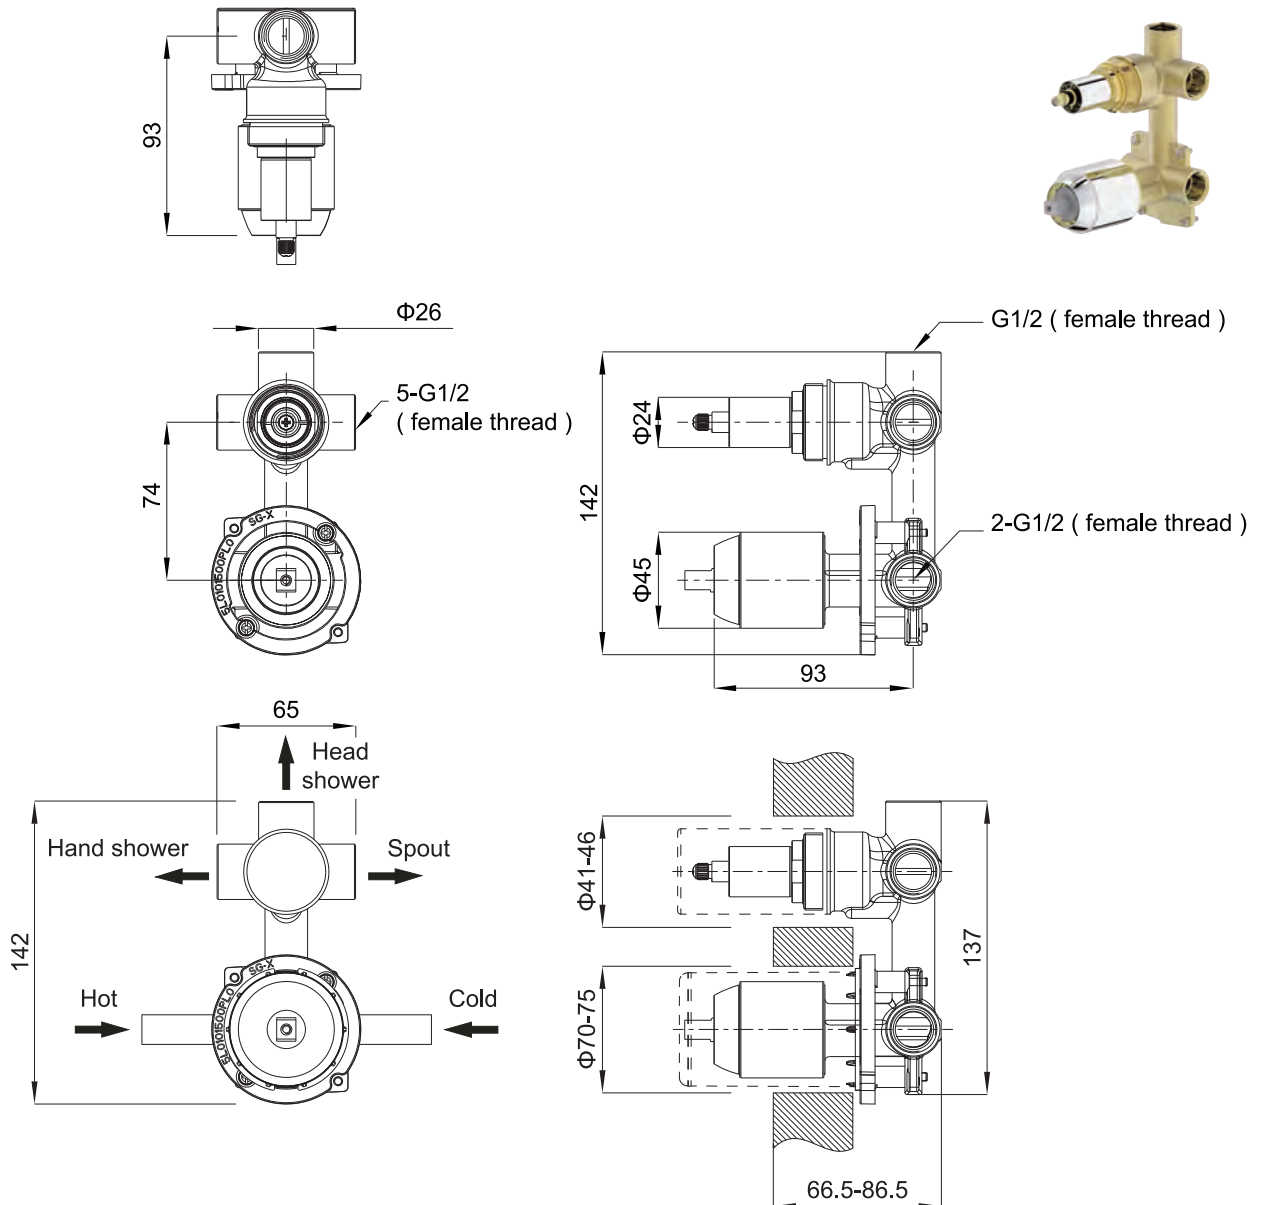

(Rough-in Dimensions):

(Unit): mm

Item No.	D969CP-B (3-function)
Available Color	クローム
Materials	Brass
Cartridge	Kerox 35mm Ceramic Cartridge
Aerator	-
Pressure	Pressure range : 0.1-0.5 MPa , Best to use : 0.3 Mpa

Remarks : Match with trim set P69194C, P69195C, P69193C, P69196C, P69197C, P6993C, P69192C, PB8172217CP-3-ENG, PB8173218CP-3-ENG, P69218CP-3-ENG