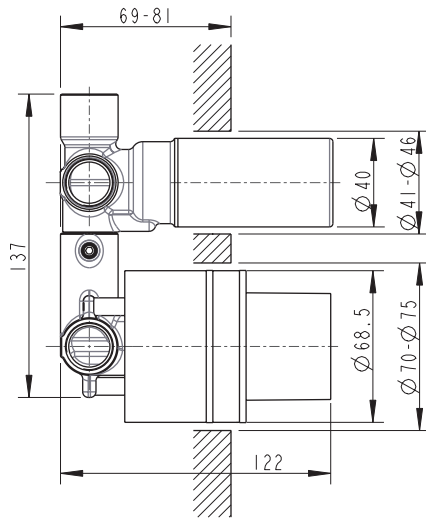

(Rough-in Dimensions):  
(Unit): mm

D969C-A

D969K-A

Item No.	D969C-A / D969K-A (3-function Built-in Shower Mixer Body Set)
Available Color	Chrome / Black
Materials	Brass
Cartridge	Kerox 35mm Ceramic Cartridge
Standard pressure	min. 0.05 MPa—recommended 0.1 – 0.5 MPa
Remarks	Match with trim set : P69194C, P69195C, P69193C, P69193K, P69196C, P69197G, P69197C, P6993C, P69192C, P69192G, PB8172217CP-3-ENG, PB8173218CP-3-ENG, P69218CP-3-ENG