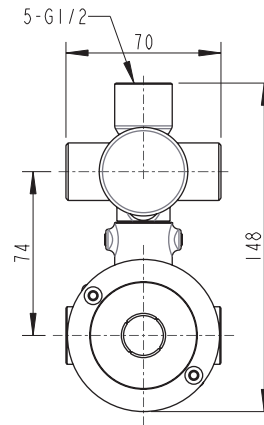

(Rough-in Dimensions):  
(Unit): mm

D969C-A

D969K-A

Item No.	D969C-A / D969K-A (3-function Built-in Shower Mixer Body Set)
Available Color	Chrome / Black
Materials	Brass
Cartridge	Kerox 35mm Ceramic Cartridge
Standard pressure	min. 0.05 MPa—recommended 0.1 – 0.5 MPa
Remarks	Match with trim set : P69194C, P69195C, P69193C, P69193K, P69196C, P69197G, P69197C, P6993C, P69192C, P69192G, PB8172217CP-3-ENG, PB8173218CP-3-ENG, P69218CP-3-ENG