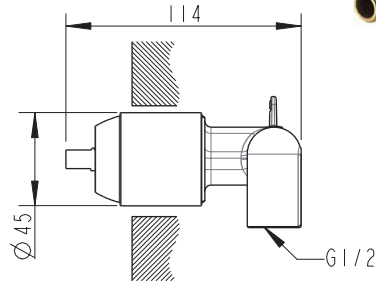

(Rough-in Dimensions):
(Unit): mm

D968C-07

D968K-07

Item No.	D968C-07 / D968K-07
Available Color	Chrome / Black
Materials	Brass
Cartridge	—
Work water pressure:	0.15 - 1.0 MPa
Remarks	Much with trim set P8121179CP-07 , P8172217CP-07 , P8173218CP-07 , P8191238CP-07 , P69183C-07 , P69182C-07 , P69179C-07 , P69181C-07 , P69179K-07 , P8173218BW-07