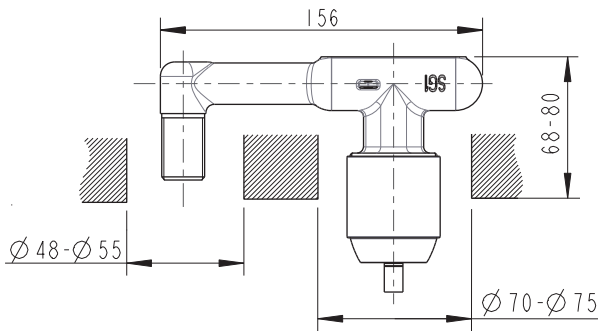

(Rough-in Dimensions):
(Unit): mm

D968C-07

D968K-07

Item No.	D968C-07 / D968K-07
Available Color	Chrome / Black
Materials	Brass
Cartridge	—
Work water pressure:	0.15 - 1.0 MPa
Remarks	Much with trim set P8121179CP-07 , P8172217CP-07 , P8173218CP-07 , P8191238CP-07 , P69183C-07 , P69182C-07 , P69179C-07 , P69181C-07 , P69179K-07 , P8173218BW-07