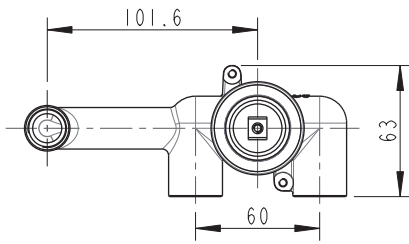

(Rough-in Dimensions):
(Unit): mm

D968C-07

D968K-07

Item No.	D968C-07 / D968K-07
Available Color	Chrome / Black
Materials	Brass
Cartridge	—
Work water pressure:	0.15 - 1.0 MPa
Remarks	Much with trim set P8121179CP-07 , P8172217CP-07 , P8173218CP-07 , P8191238CP-07 , P69183C-07 , P69182C-07 , P69179C-07 , P69181C-07 , P69179K-07 , P8173218BW-07